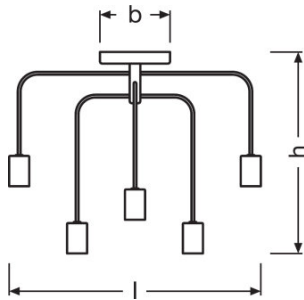

<b>Operating mode</b>	Mains voltage
<b>Nominal voltage</b>	220...240 V
<b>Mains frequency</b>	50/60 Hz

Dimensions & weight

<b>Length</b>	535.0 mm
<b>Width</b>	150.0 mm
<b>Height</b>	425.0 mm
<b>Product weight</b>	1200.00 g