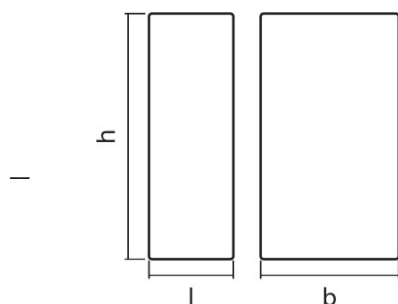

TECHNICAL DATA

Electrical data

Nominal wattage	11.50 W
Operating mode	Mains voltage
Nominal voltage	220...240 V
Mains frequency	50/60 Hz

Photometrical data

Color temperature	3000 K
Color rendering index Ra	>80
Light color (designation)	Warm White
Luminous flux	700 lm
Luminous efficacy	61 lm/W

Dimensions & weight

Length	55.0 mm
Width	90.0 mm
Height	160.0 mm
Product weight	470.00 g

Colors & materials

Body material	Aluminum
Housing color	White
Product color	White
Housing color	White
Cover material	Glass