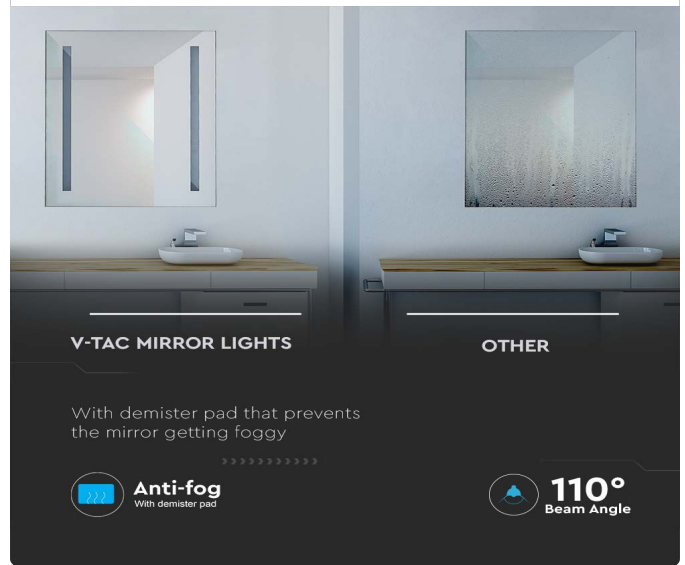

PACKAGING

Gross Weight (Kgs): 12
Unit CBM: 0.07
Dimension: 600x800mm

MASTER BOX PACKAGING

Box Qty: 1

LISTING DETAILS

Commodity Code: 70099200
Ean Code: 3800157685597