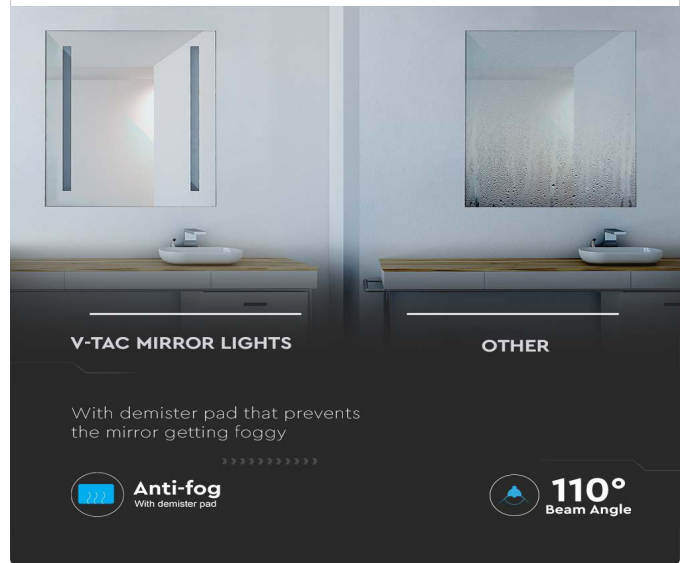

PACKAGING

Gross Weight (Kgs): 9.2
Unit CBM: 0.0528
Dimension: 500x700mm

MASTER BOX PACKAGING

Box Qty: 1

LISTING DETAILS

Commodity Code: 70099200
Ean Code: 3800157685580