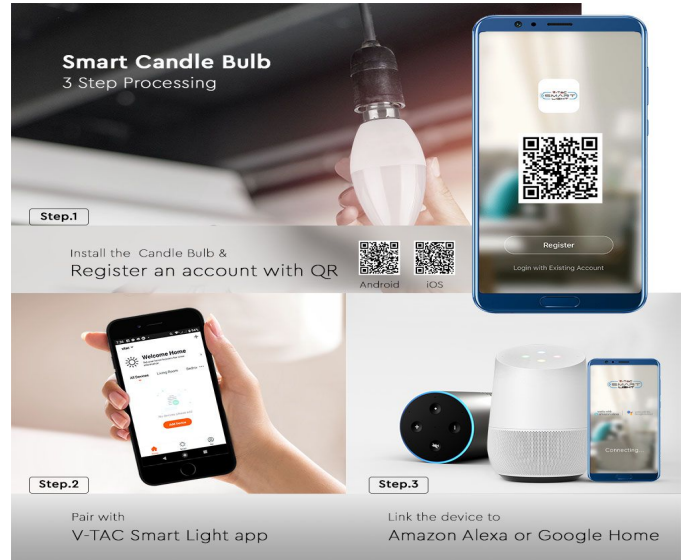

### SMART BULBS | LED LIGHTING

WiFi-supported home solutions to convert any device into a smart device, and ultimately convert any home into a smart home. Have a systematic, unified control on all your smart devices through the official V-TAC app, Amazon Alexa, and Google Home.

### FEATURES

- Wi-Fi enabled smart lamp
- Easy to install and pair with the V-TAC Smart Light App
- 2.4Ghz Wi-Fi frequency
- Switch lights off, change colours, dim the lights and more using the V-TAC app
- Wireless standard: IEEE 802.11 b/g/n
- Can be controlled via V-TAC Smart Light app or Alexa and Google Home
- Suitable for residential, commercial, living rooms, bedrooms, hotels etc.