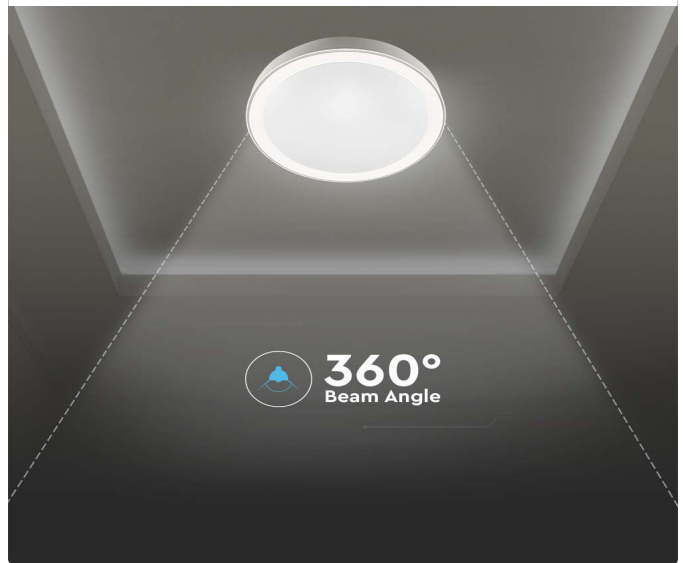

COLOR CHANGING REMOTE CONTROL | LED LIGHTING

V-TAC's Decorative Lighting range is abundant with elegant and classy luminaries and fittings that provide customers with the ability to spruce up any location with limitless combinations of designs. Our lighting fixtures come with an extended multi-year warranty, as well as unmatched support and quality.

SKU: 2114761 - 40 White

[View more details](#)