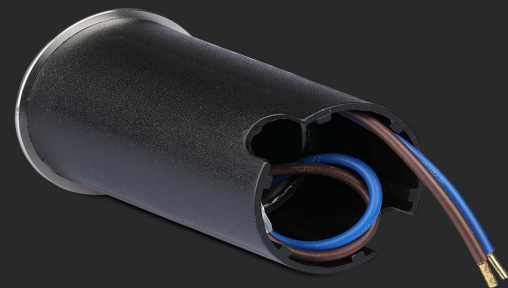

TECHNICAL INFORMATION

Watts:	1
Lumens:	51
Shape:	Round
Input Power:	DC:12V
Long Life:	20,000 Hours
Unit Color:	Silver
Body Type:	PC
Cutting Size:	43mm
LED Chip Type:	SMD
CRI:	>80
Operation Temperature:	-20°C to +45°C
Beam Angle:	140°
Color Temperature:	6400K
Dimension:	48x82mm

FEATURES

- Perfect replacement for traditional underground lighting
- Strong and sturdy PC body
- Ingress protection IP67
- Suitable for pathways, driveways, tree uplighting, patio etc.

UNDERGROUND LIGHTS | LED LIGHTING

One brand, endless solutions..

SKU: 211464 - 1 Silver

[View more details](#)

Works even in **Extreme Temperatures**
from -20°C to +45°C without any
adverse effects

140°
Beam Angle

PACKAGING

Gross Weight (Kgs): 0.09
Unit CBM: 0.00034
Dimension: 48x82mm