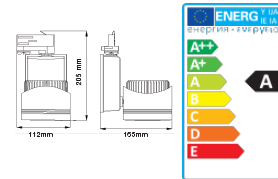

33W

VT-4535 33W COB TRACKLIGHT COLORCODE:4000K BLACK BODY

Equivalent 100W	Lumens 1800	Beam Angle 25	Dimensions 112x165x205mm
---------------------------	-----------------------	-------------------------	------------------------------------

Day White
SKU:1234

2 YEARS
WARRANTY

SENSOR
COMPATIBLE

Technical Information

Instant Start: 0-100% in 1t1s	LED Chip Type: COB
EQ-WATTS: 100	IP Rating: IP20
Watts: 33	Dimmable: No
Lumens: 1800	Warranty (Years): 2
Beam Angle: 25	PF: >0.9
Unit Color: Black	CRI: >95
Body Type: Die Cast Aluminium	Operation Temperature: -25 to +50°C
Energy Rating: A	Input Power: AC:100-240V,50/60Hz
Long life: 20,000 Hours	Sensor Compatibility: Yes

Note: Suitable & Recommended for maximum daily use of 10-12 hours, usage beyond this would void the warranty

Packaging

Unit Details

Gross Weight(GW) Kgs	1.25
Unit CBM	0.004725

Listing Details

EAN Code	3800157603737
Commodity Code	9405403990