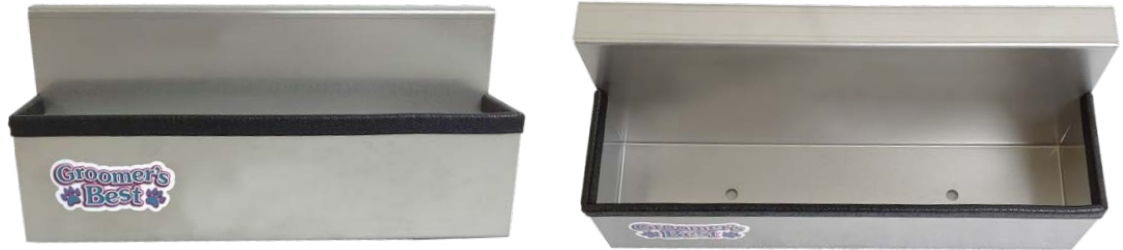

Bottle Holder

Model: GBBH

Keep your product handy. This multi-use stainless steel Bottle Holder from Groomer's Best is a great addition to any bathing tub. Use it to keep shampoo or tools in a nearby position. Simply hang it over the back or front wall of the tub and position it anywhere.

Features:

Sanitary 304 stainless steel construction, guaranteed to never rust.

Space for four 32oz bottles.

Versatile positioning.

Designed for use with Groomer's Best Bathing Tubs.

Handcrafted in the USA.