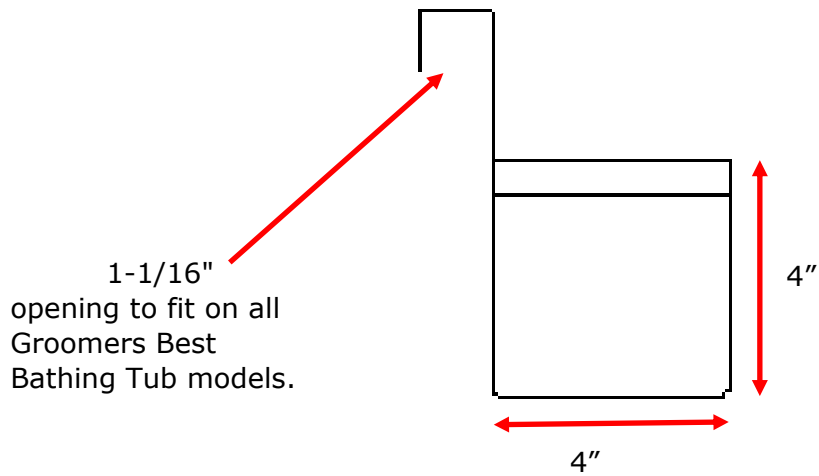

Bottle Holder

Groomers Best Inc
616 S Sioux Blvd, Brandon SD 57005
605-582-3013 customerservice@groomersbest.com