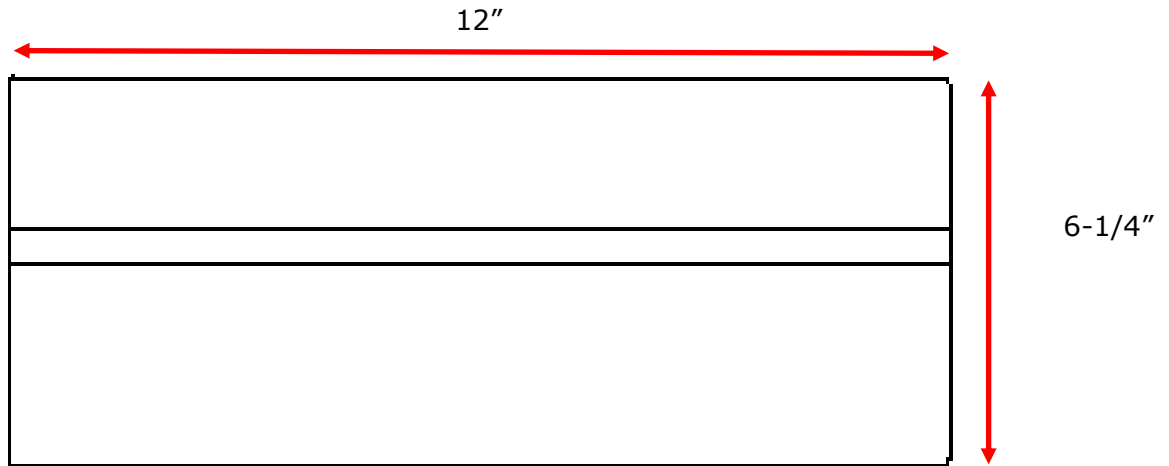

Bottle Holder

Groomers Best Inc
616 S Sioux Blvd, Brandon SD 57005
605-582-3013 customerservice@groomersbest.com