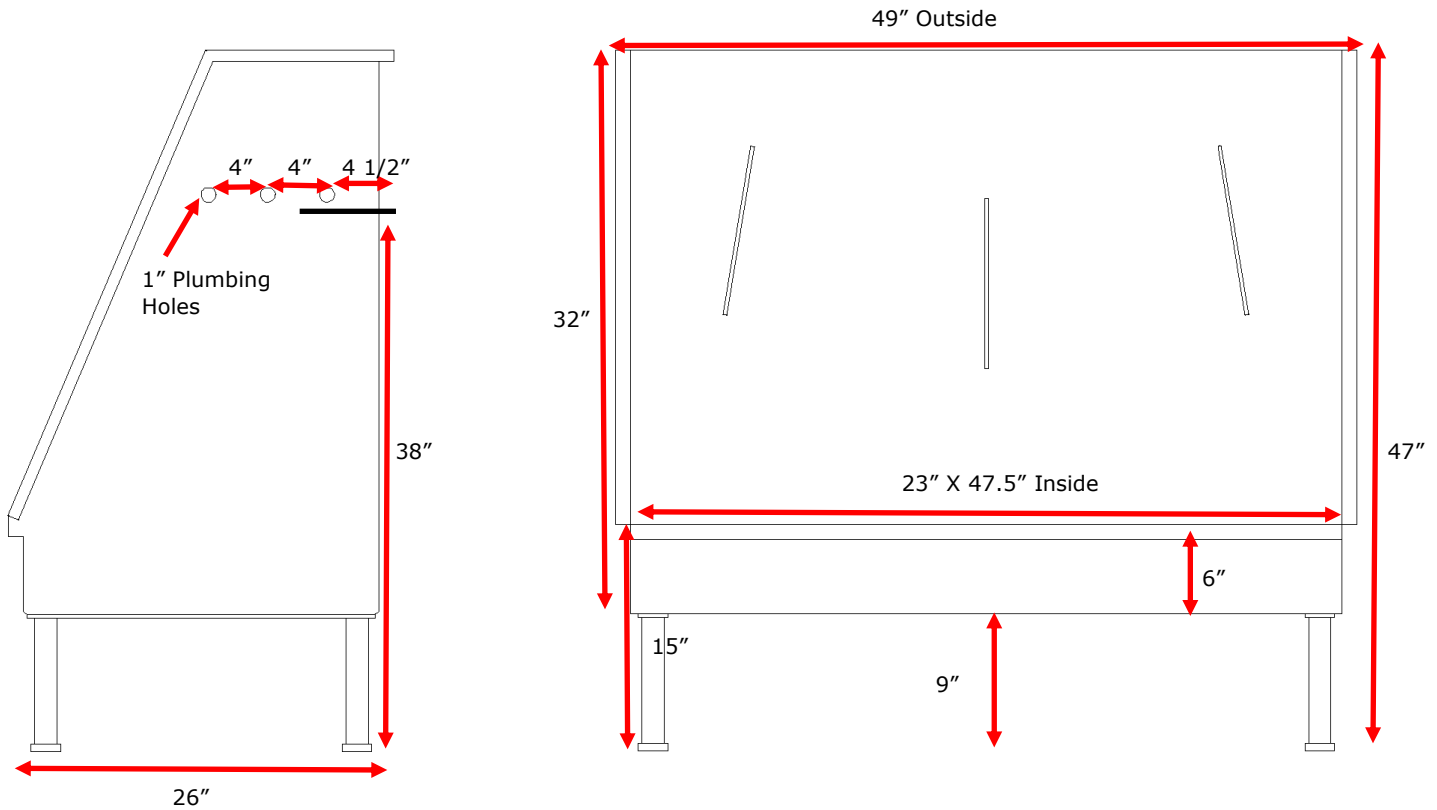

48" Walk-in Bathing Tub

Available Models:

GB48WI-R

GB48WI-L

GB48WI-C

Color choices:

- Black
- Tan
- Gray
- Pink
- Purple

Groomer's Best Walk-In Bathing Tub is top of the line in walk-in style tubs. Only 9" off the ground it is great for larger dogs, and small alike. Featuring a fully welded design and double sealed. The outside textured coating protects your tub and dampens sound. Can also be ordered in a custom color to match your decor. Available in both a 48" or 58" wide model. Easy to use and maintain. Ships fully assembled and ready to use. Floor Grates, Plumbing Kit, and accessories available.

Features:

- Great for bathing large animals, only 9" off the floor
- Fully welded and double sealed 18 gauge, 304 stainless steel
- Tubular stainless steel legs with leg levelers
- Innovative animal restraint system with 18 positions
- Ships fully assembled and ready for use
- Available in Black, Gray, Tan, Pink or Purple
- Handcrafted in the USA
- Available in 48" width or 58" width
- 3 Year Warranty

Groomers Best Inc 616 S Sioux Blvd, Brandon SD 57005

605-582-3013

customerservice@groomersbest.com

48" Walk-in Bathing Tub

Faucet holes and drain are available on the left, right or center. The drain hole is 3 1/2" in diameter and is centered from front to back in the tub, which puts the center of the hole at 12" from the front and 12" from the back and 7 1/2" from the side of the tub. The three faucet holes are 4" on center. The holes are 1" in diameter and are up 29" from the bottom of the tub basin or approximately 38" from the floor.