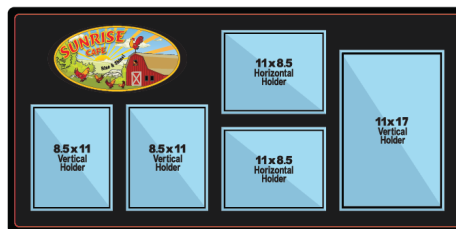

NOTES:

5 Pocket Slide-Ins $450

Width 48" x Height 24" x Thickness 1/2"

QTY _____

There are 50 configurations available