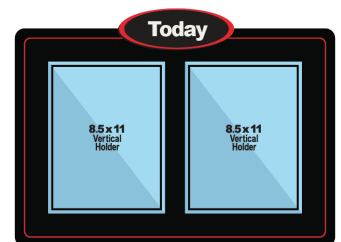

**NOTES:**

**Write On Boards \$175**

Width 12" x Height 16" x Thickness 1/2"

QTY \_\_\_\_\_

**Paper Slide-In Boards \$150**

Width 12" x Height 16" x Thickness 1/2"

QTY \_\_\_\_\_

## Information Stations

These signs are great organizers and help  
eliminate clutter look of tape, tacks and  
staples. Display menus, pertinent information  
like ServSafe, Justice Poster, Choking Poster,  
trivia and birthday information, etc.

We suggest to hang them on the wall in a  
high traffic area.

- Background is PVC With vinyl print.
- Headers are 3
- Pockets are 3
- Hardware included
- Customizable

**NOTES:**

**5 Pocket Slide-Ins \$450**

Width 48" x Height 24" x Thickness 1/2"

QTY \_\_\_\_\_

There are 50 configurations available

**2 Pocket Slide-Ins \$150**

Width 22" x Height 16" x Thickness 1/2"

QTY \_\_\_\_\_