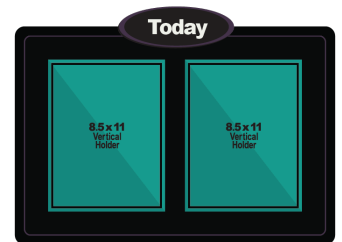

**NOTES:**

**Write On Boards \$175**

Width 12" x Height 16" x Thickness 1/2"

QTY \_\_\_\_\_

**Paper Slide-In Boards \$150**

Width 12" x Height 16" x Thickness 1/2"

QTY \_\_\_\_\_

## Information Stations

These signs are great organizers and help eliminate clutter look of tape, tacks and staples. Display menus, pertinent information like ServSafe, Justice Poster, Choking Poster, trivia and birthday information, etc.

We suggest to hang them on the wall in a high traffic area.

- Background is PVC With vinyl print.
- Headers are 3
- Pockets are 3
- Hardware included
- Customizable

**NOTES:**

**5 Pocket Slide-Ins \$450**

Width 48" x Height 24" x Thickness 1/2"

QTY \_\_\_\_\_

There are 50 configurations available

**2 Pocket Slide-Ins \$150**

Width 22" x Height 16" x Thickness 1/2"

QTY \_\_\_\_\_