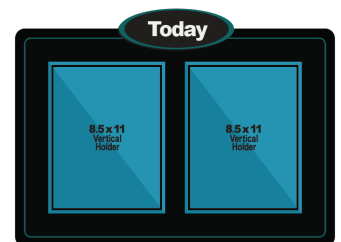

2 Pocket Slide-Ins $150

Width 22" x Height 16" x Thickness 1/2"

QTY _____