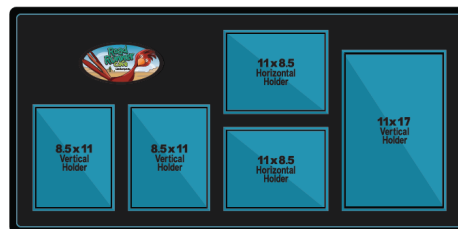

Width 12" x Height 16" x Thickness 1/2"

QTY _____

Paper Slide-In Boards \$150

Width 12" x Height 16" x Thickness 1/2"

QTY _____

Information Stations

These signs are great organizers and help
eliminate clutter look of tape, tacks and
staples. Display menus, pertinent information
like ServSafe, Justice Poster, Choking Poster,
trivia and birthday information, etc.

We suggest to hang them on the wall in a
high traffic area.

- Background is PVC With vinyl print.
- Headers are 3
- Pockets are 3
- Hardware included
- Customizable

NOTES:

5 Pocket Slide-Ins \$450

Width 48" x Height 24" x Thickness 1/2"