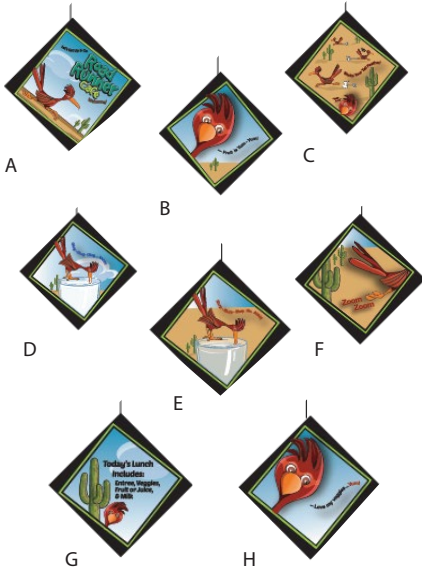

HANGING MEDALLION SIGN

Medallion Signs suspend from the ceiling above the serving line in the service area.

We suggest to hang this sign between or next to LineSigns and Station Signs to compliment the sign configurations

- Background is PVC with vinyl print
- Sign is 2-sided
- Hardware included
- Customizable upon request

NOTES:

Width 18" x Height 18" x Thickness 1/4"

QTY _____

DANGLERS

Danglers suspend from the ceiling above the serving line in the service area. They Spin!

We suggest to hang these signs between or next to LineSigns and Station Signs to compliment the sign configurations

- Background is PVC with vinyl print
- Sign is 2-sided
- Hardware included
- Customizable upon request

Choose your artwork here

Dangler Sign $75