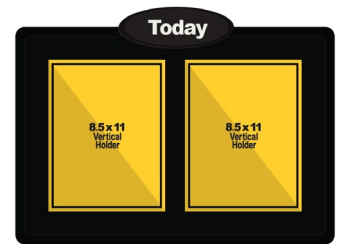

Width 12" x Height 16" x Thickness 1/2"

QTY _____

Paper Slide-In Boards \$150

Width 12" x Height 16" x Thickness 1/2"

QTY _____

Information Stations

These signs are great organizers and help
eliminate clutter look of tape, tacks and
staples. Display menus, pertinent information
like ServSafe, Justice Poster, Choking Poster,
trivia and birthday information, etc.

We suggest to hang them on the wall in a
high traffic area.

- Background is PVC With vinyl print.
- Headers are 3
- Pockets are 3
- Hardware included
- Customizable

NOTES:

5 Pocket Slide-Ins \$450

Width 48" x Height 24" x Thickness 1/2"

QTY _____

There are 50 configurations available

2 Pocket Slide-Ins \$150

Width 22" x Height 16" x Thickness 1/2"

QTY _____

TRAFFIC SIGN SET

These signs comes in a set of arrows that are two sided.

We suggest to install them to the wall next to the enter and exit doors