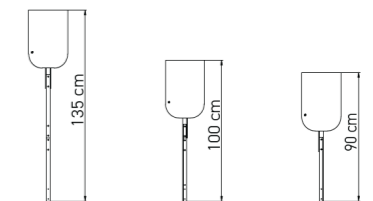

### DIMENSIONS

898 x 908mm, h 740mm.

Shockproof

Shields from hail

**DIMENSIONS**  
290x166mm, h 413mm.  
(excluding stand)

**DIMENSIONS**  
240x166mm, h 320mm.  
(excluding stand)

- FEATURES**
- The ideal companion for Idea Mower garages.
  - Suited to house the robot's power supply, replacement blades, garden supplies and so on.
  - Wall mount included. Optional pole mount.

**DIMENSIONS**  
S size: 45 cm  
M size: 55 cm  
L size: 90 cm

- MATERIAL**
- Stainless Steel.

Colours

Anthracite

## DIMENSIONS

- S size: 850x900mm
- M size: 980x1050mm
- L size: 980x1200mm