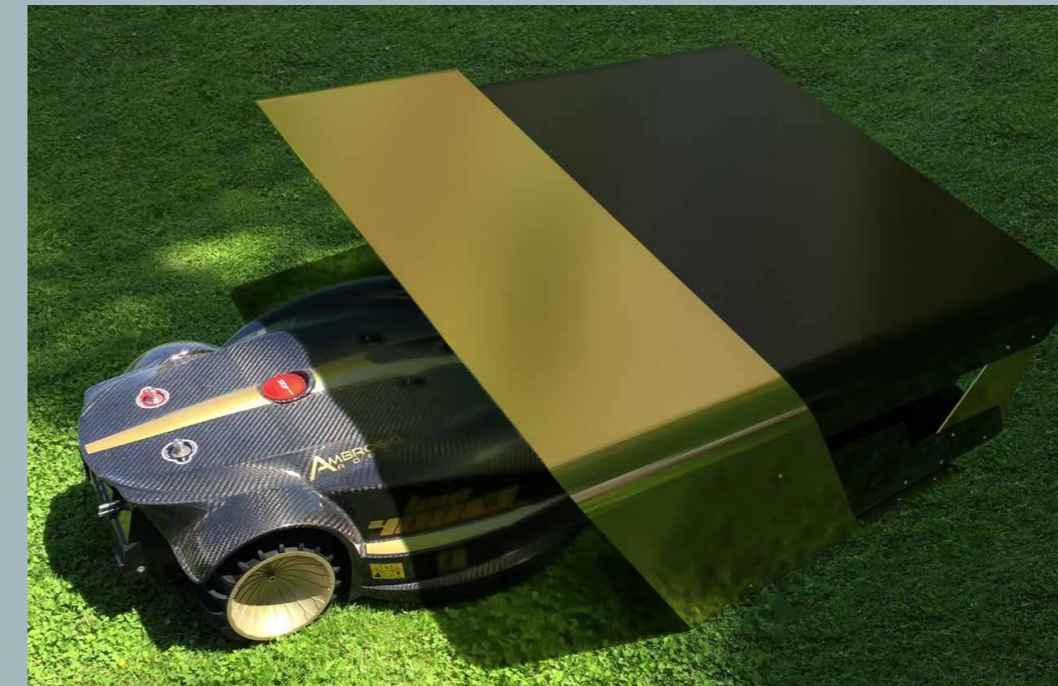

**MATERIAL**

- Composite aluminium, 3mm thick.
- Stainless Steel.

**OPTIONAL**

Neo Service Box Locker.

**COMPATIBLE ROBOTS**

Husqvarna Ceora 544/546 Epos + Stazione CS4

Colours

Orange-Anthracite