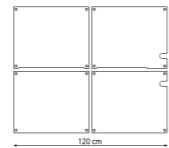

**DIMENSIONS**  
S size: 45 cm  
M size: 55 cm  
L size: 90 cm

- MATERIAL**
- Stainless Steel.

Colours

Anthracite

## DIMENSIONS

- S size: 850x900mm
- M size: 980x1050mm
- L size: 980x1200mm