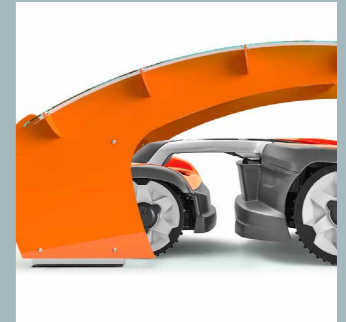

# Jolly VISION

IDEA

Shelter from sun

Protects from rain

Shockproof

Shields from hail

**FEATURES**

- Clear visor allows the access to robot's control panel.
- Removable, clear windows for easy base station maintenance.
- Vinyl decals of the robot on the sides.
- Ships assembled and ready to use.
- Independent ground fixing. Impacts and shocks on the gragage will not affect the robot and its base station.