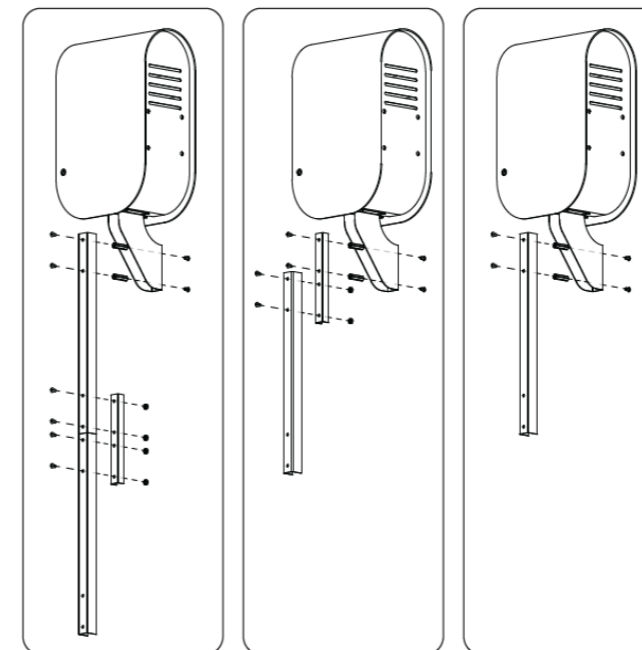

Shockproof

Shields from hail

**DIMENSIONS**  
290x166mm, h 413mm.  
(excluding stand)

**DIMENSIONS**  
240x166mm, h 320mm.  
(excluding stand)

- FEATURES**
- The ideal companion for Idea Mower garages.
  - Suited to house the robot's power supply, replacement blades, garden supplies and so on.
  - Wall mount included. Optional pole mount.

- MATERIAL**
- Composite aluminium, 3mm thick.
  - Stainless Steel.

- FEATURES**
- Easy to plant in the ground.
  - Allows you to install the PowerBox wherever you want in the garden.
  - 3 sizes for 3 different installation heights.
  - Excessive ground subsidence prevention flap.