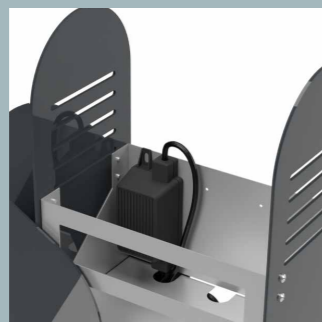

Shockproof

Shields from hail

**DIMENSIONS**  
290x166mm, h 413mm.  
(excluding stand)

**DIMENSIONS**  
240x166mm, h 320mm.  
(excluding stand)

- FEATURES**
- The ideal companion for Idea Mower garages.
  - Suited to house the robot's power supply, replacement blades, garden supplies and so on.
  - Wall mount included. Optional pole mount.