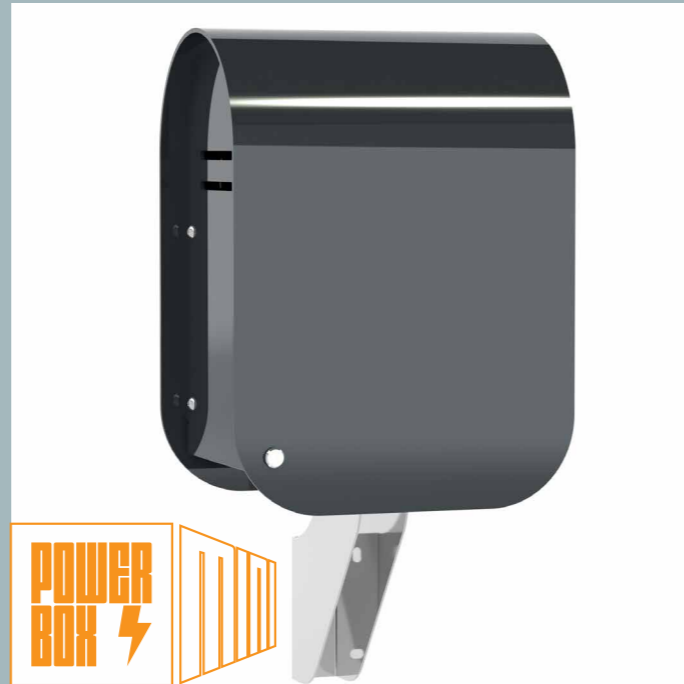

Shockproof

Shields from hail

**DIMENSIONS**  
290x166mm, h 413mm.  
(excluding stand)

**DIMENSIONS**  
240x166mm, h 320mm.  
(excluding stand)

- FEATURES**
- The ideal companion for Idea Mower garages.
  - Suited to house the robot's power supply, replacement blades, garden supplies and so on.
  - Wall mount included. Optional pole mount.