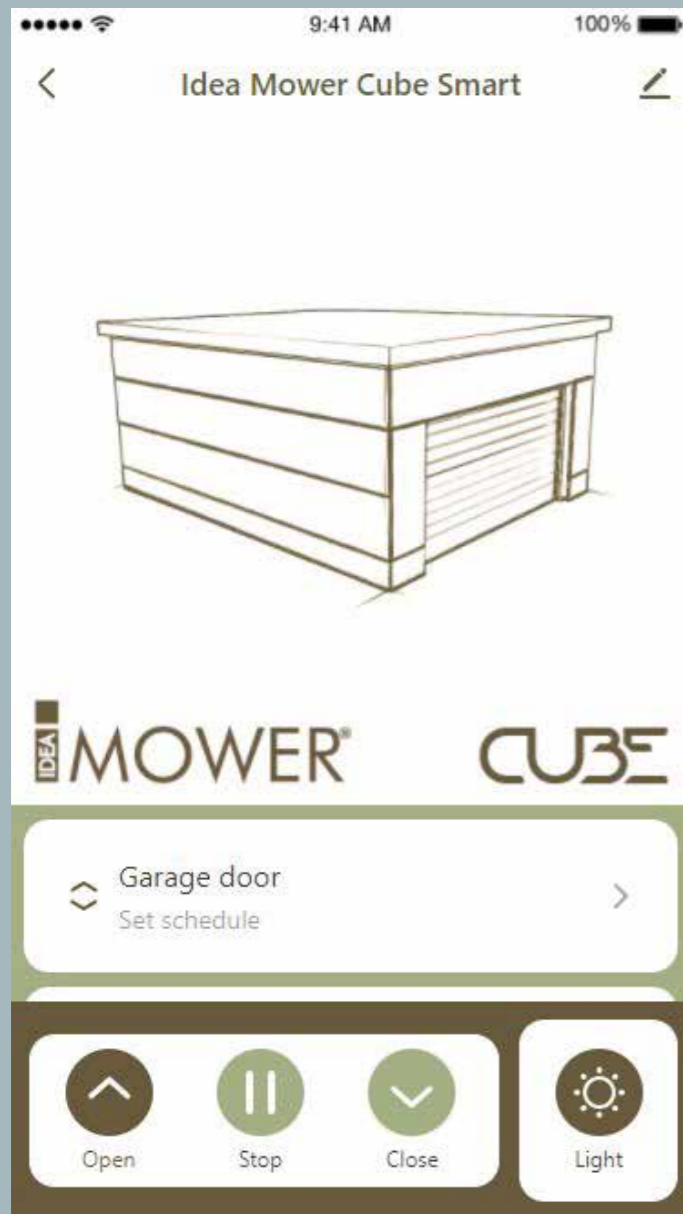

# CUBE SMART

New for 2024 soon to be available: CUBE Smart!  
Open and close the shutter, turn lights on and off, set a daily or weekly schedule using your smartphone, even when far from home.  
Available on both Apple and Android smartphones.