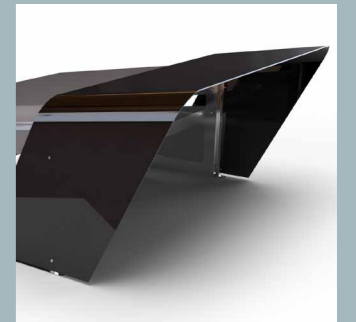

**MATERIAL**

- Composite aluminium, 3mm thick.
- Stainless Steel.

**OPTIONAL**

Neo Service Box Locker.

**COMPATIBLE ROBOTS**

Husqvarna Ceora 544/546 Epos + Stazione CS4

Colours

Orange-Anthracite