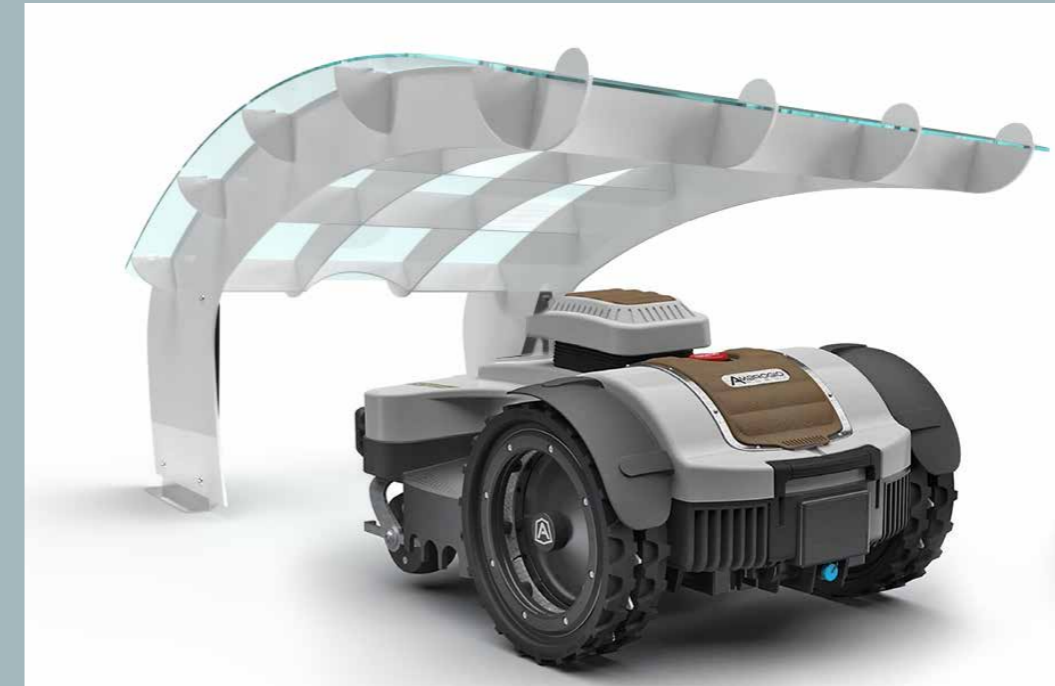

# Jolly VISION

IDEA

Shelter from sun

Protects from rain

Shockproof

Shields from hail

**FEATURES**

- Clear visor allows the access to robot's control panel.
- Removable, clear windows for easy base station maintenance.
- Vinyl decals of the robot on the sides.
- Ships assembled and ready to use.
- Independent ground fixing. Impacts and shocks on the gragage will not affect the robot and its base station.