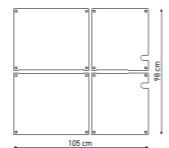

### DIMENSIONS

898 x 908mm, h 740mm.

**DIMENSIONS**  
S size: 45 cm  
M size: 55 cm  
L size: 90 cm

- MATERIAL**
- Stainless Steel.

Colours

Anthracite

## DIMENSIONS

- S size: 850x900mm
- M size: 980x1050mm
- L size: 980x1200mm