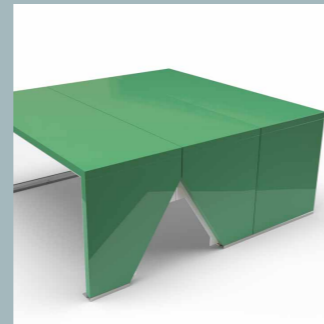

MERKMALE

- Für die größten Roboter.
- Panorama-Seitenfenster.
- Breite, anpassbare Oberflächen.
- Etwas Montage erforderlich.
- Unabhängige Bodenbefestigung. Stöße und Schläge auf den Boden haben keinen Einfluss auf den Roboter und seine Basisstation.

DIMENSIONEN

1500x1600mm, h 680mm.

MATERIAL

- Aluminium-Verbundwerkstoff, 3 mm dick.
- Polycarbonat.
- Rostfreier Stahl.

OPTIONS

Bausatz LED-Leuchten.

KOMPATIBLE ROBOTER

Belrobotics Bigmow

MERKMALE

- Das Garagendach lässt sich öffnen, um den Zugang zum Roboter zu ermöglichen.
- Vom Kunden selbst zu montieren.
- Unabhängige Bodenbefestigung. Stöße und Schläge auf den Boden haben keinen Einfluss auf den Roboter und seine Basisstation.

DIMENSIONEN

1000x1130mm, h 520mm.

MATERIAL

- HPL-Platten.
- Aluminium.
- Rostfreier Stahl.

OPTIONS

- Sicherheitsjalousie mit Zeitschaltuhr.
- Elektrische Schalttafel mit Schutzschalter.
- Elektronisches Schloss mit RFID- und PIN-Code-Zugang.
- Bausatz LED-Leuchten.

KOMPATIBLE ROBOTER

Ambrogio Robot 4.0/Cube/L250/L60/L32
Husqvarna Automower 310E/410XE/430x/520/550/550
EPOS/320 Nera/430X Nera/450X Nera
Robomow RK 1000/2000/3000/4000/PRO
Techline BX4/LX4/LX6/Q the Crosser/L25/S25/L6/S6/DZ2
Wiper K/KS/Q350/F

Farben

Farben