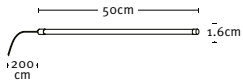

HAY Neon Tube LED

PRODUCT / INTEGRATED LED

LIGHT SOURCE

Small Neon Tube LED Slim 50

WARM WHITE | Integrated LED, 3,5W, 208lm, 3000K warm white

BLUE | Integrated LED, 3,5W, 117lm, 3000K warm white

PINK | Integrated LED, 3,5W, 75lm, 1970K warm white