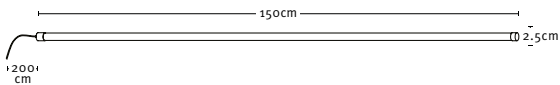

WARM WHITE | Integrated LED, 7,5W, 486lm, 3000K warm white

BLUE | Integrated LED, 7,5W, 117lm, 3000K warm white

PINK | Integrated LED, 7,5W, 144lm, 1970K warm white

YELLOW | Integrated LED, 7,5W, 375lm, 2000K warm white

Not dimmable, not connectable, no replaceable light source

Large Neon Tube LED