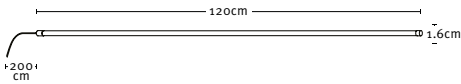

WARM WHITE | Integrated LED, 3,5W, 208lm, 3000K warm white

BLUE | Integrated LED, 3,5W, 117lm, 3000K warm white

PINK | Integrated LED, 3,5W, 75lm, 1970K warm white

YELLOW | Integrated LED, 3,5W, 190lm, 2000K warm white

Not dimmable, not connectable, no replaceable light source

Medium Neon Tube LED Slim 120