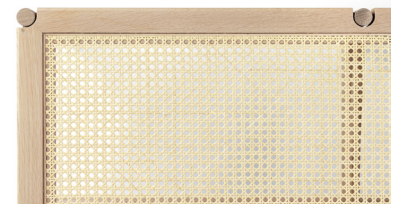

WINSTON DAYBED

Named after Winston Churchill, the Winston Daybed is a beautiful piece of furniture that works as an extra seating in living rooms, open halls, in an office area or simply an elegant place to take a nap. With its simple and elegant construction in wood and wicker, Winston is a new take on a classic daybed. It is a new interpretation of the classic canework craft whose characteristics is a sustainable choice of material, as the grass reproduces itself very fast after harvesting.

The frame is crafted in FSC certified oak and the detailing of the leg fixture underlines the exquisite craftsmanship. The canework is applied to the wooden oak frame in a proud 3rd generation Danish wicker workshop, thereby translating an old craft tradition into the new modern design age.

ITEM NO.	06001
DESIGNER	Eva Harlou DK
MATERIAL	Oak (FSC) and canework
FINISH	Natural matt lacquer stain
ORIGIN	Europe

DIM	W 195 cm D 80 cm H 35.5 cm W 76.7" D 31.5" H 14"
------------	---

WINSTON DAYBED

Named after Winston Churchill, the Winston Daybed is a beautiful piece of furniture that works as an extra seating in living rooms, open halls, in an office area or simply an elegant place to take a nap. With its simple and elegant construction in wood and wicker, Winston is a new take on a classic daybed. It is a new interpretation of the classic canework craft whose characteristics is a sustainable choice of material, as the grass reproduces itself very fast after harvesting.