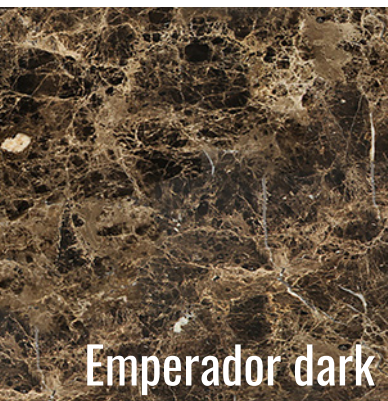

## PRODUCT OPTIONS

WOOD FINISHES:

Available in all COLLECTOR woods swatches.

MARBLE FINISHES:

Available in all COLLECTOR marble swatches.

# MARBLES

Emperador dark

Emperador light

Estremoz

Guatemala green

Marble carrara

Nero marquina

Rain forest green