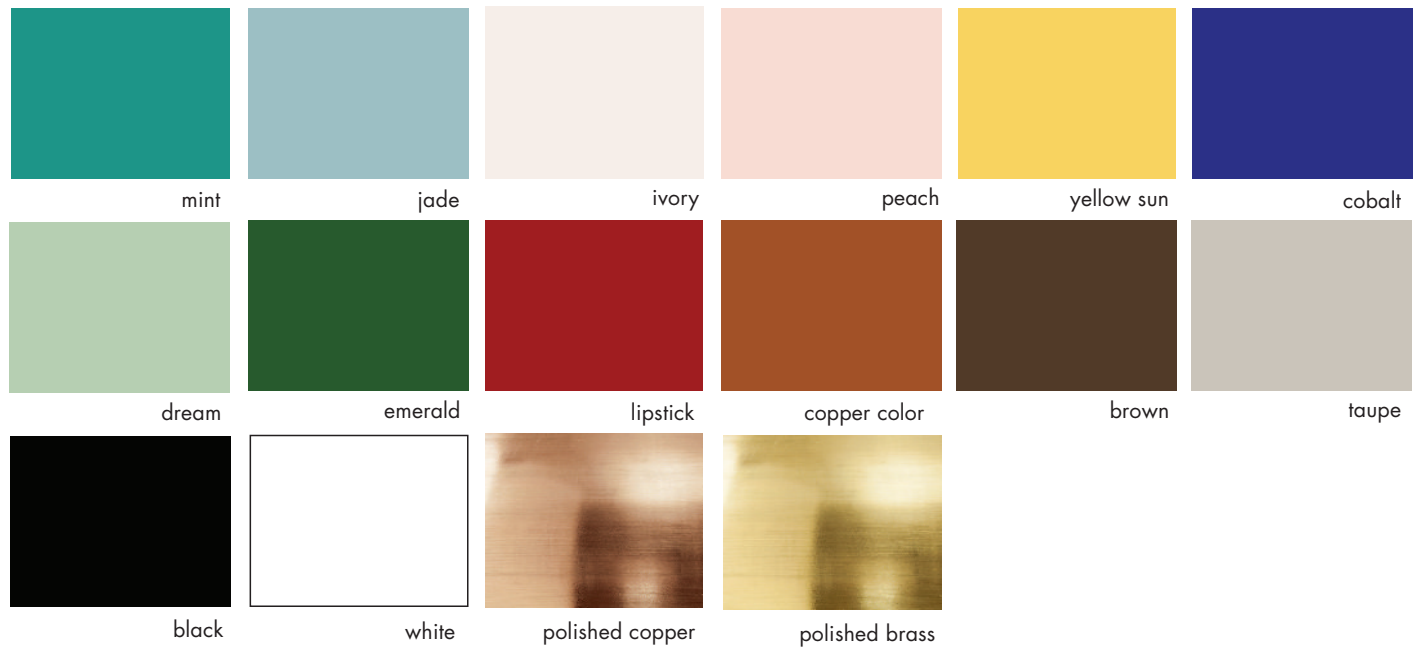

lamp shades abat-jours

lynen

cotton

metals metais

NOTE – BRASS PIECES: this product is handmade; any small stain or roughness is a feature of the product, not a defect.

Peach is a painted color, not a lacquered one.