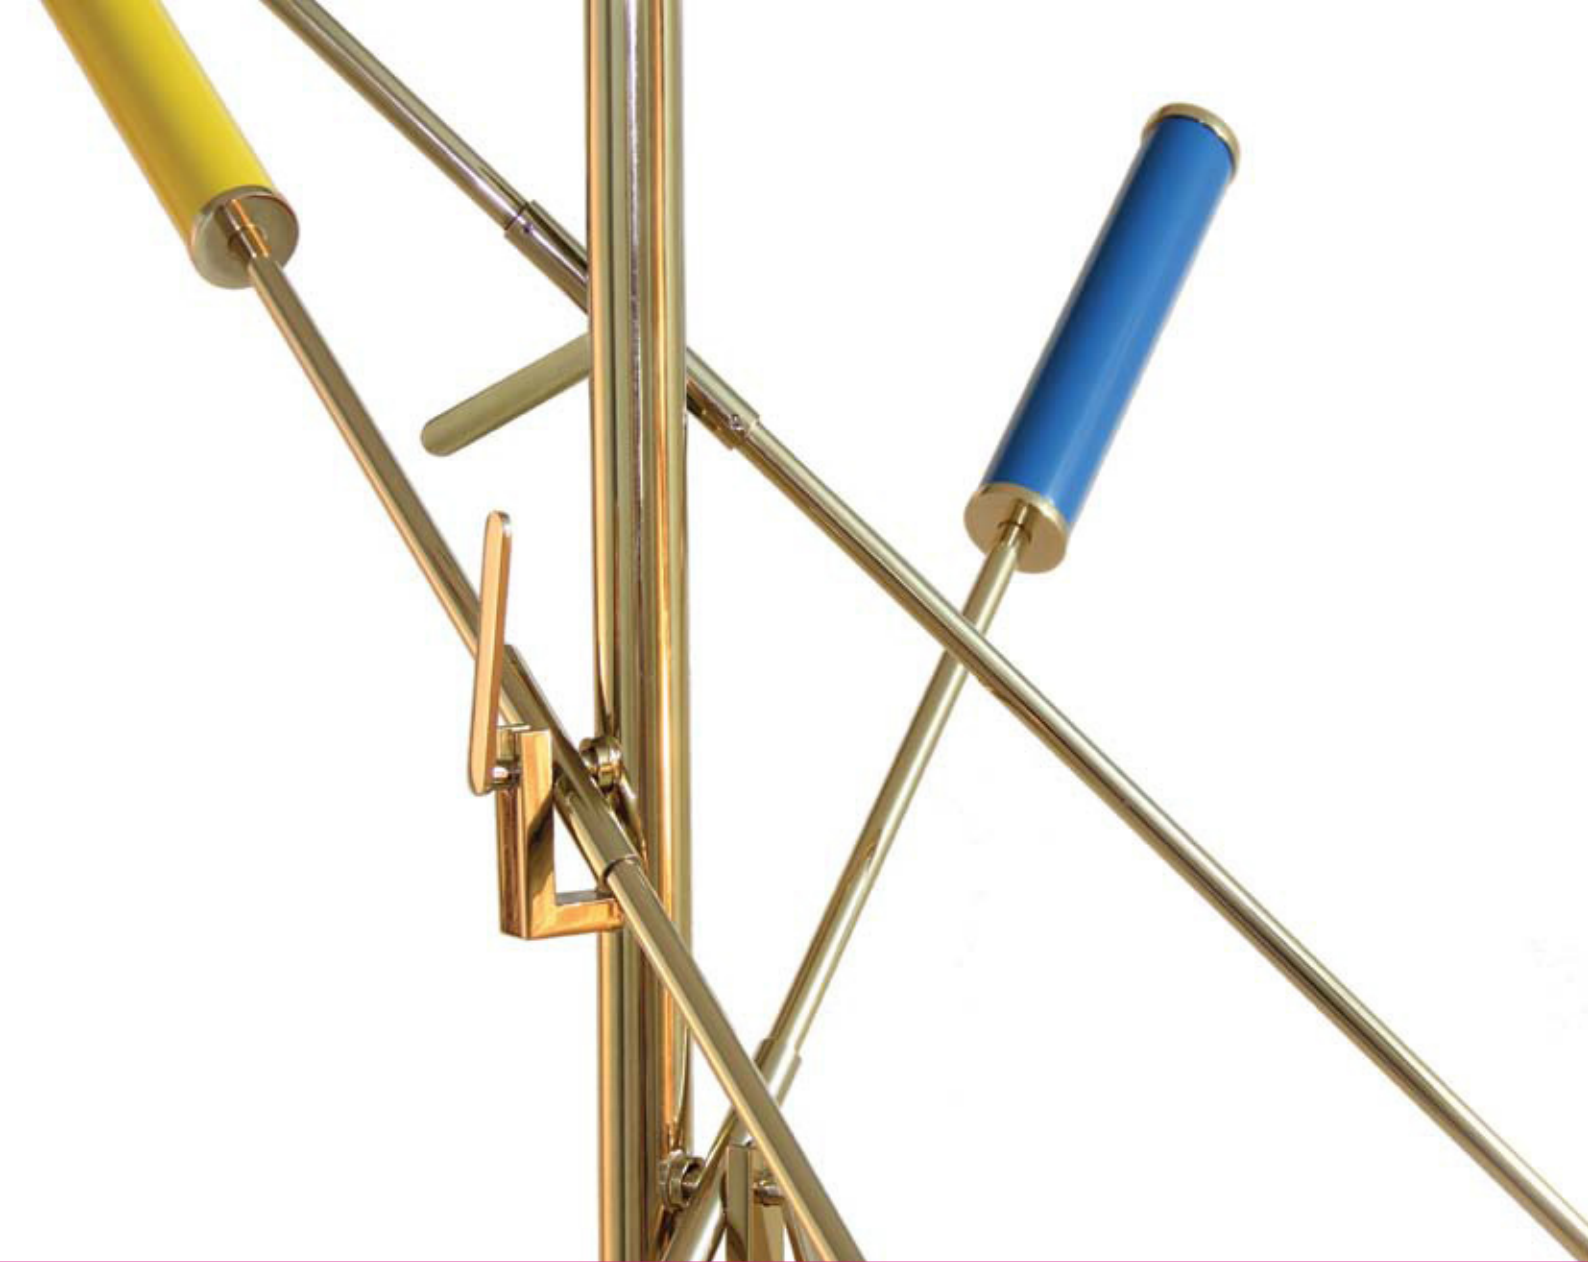

DelightFULL®
Unique Lamps

SINATRA | SUSPENSION

TECHNICAL SHEET
HERITAGE COLLECTION

S US PEN SION

www.delightfull.eu
info@delightfull.eu

SINATRA | SUSPENSION

If you ever find yourself listening to “New York, New York” by Frank Sinatra while drinking a cocktail, this piece will be there. Sinatra’s light fixture is simply Delightfull’s best design creation. A sculptural and versatile creation which is suitable for the most demanding setting. Its structure is handmade in brass and the lampshades in aluminum with the possibility of having 1 to 5 moveable arms.

MATERIALS

BODY: Brass
 SHADE: Aluminum
 COUNTERWEIGHT: Iron

STANDARD FINISHES*

BODY: Nickel Plated
 SHADE: Glossy Red
 COUNTERWEIGHT: Glossy Red

*AVAILABLE FINISHES P.153

WEIGHT

Aprox. 15 kg | 33 lbs

BULBS

3x E27 Incandescent Bulbs 60W (included)

DIMENSIONS

POLE HEIGHT: customizable (on purchase)
 HEIGHT: 17,7" | 45 cm
 DIAM.: 45" | 110 cm

ALSO AVAILABLE **SINATRA | FLOOR P.93**