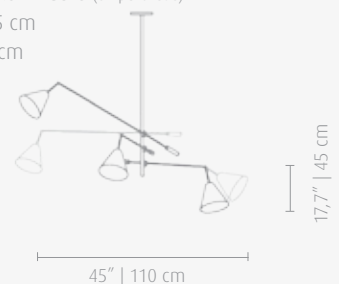

MATERIALS

BODY: Brass
 SHADE: Aluminum
 COUNTERWEIGHT: Iron

STANDARD FINISHES*

BODY: Nickel Plated
 SHADE: Glossy Red
 COUNTERWEIGHT: Glossy Red

*AVAILABLE FINISHES P.153

WEIGHT

Aprox. 15 kg | 33 lbs

BULBS

3x E27 Incandescent Bulbs 60W (included)

DIMENSIONS

POLE HEIGHT: customizable (on purchase)
 HEIGHT: 17,7" | 45 cm
 DIAM.: 45" | 110 cm

ALSO AVAILABLE **SINATRA | FLOOR P.93**