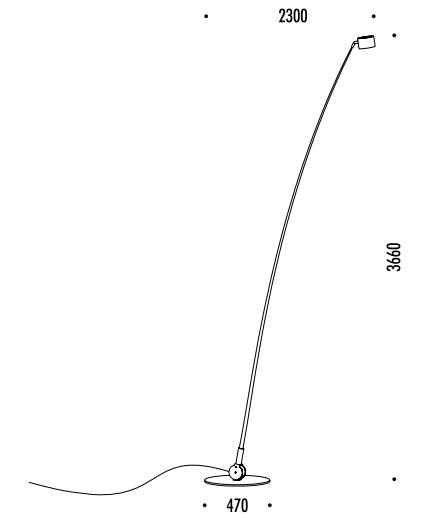

Compasso d'Oro ADI
Award 2014

DESIGN ENZO CALABRESE - DAVIDE GROPPI - 2011
LAMPADA DA ESTERNO - FIBRA DI VETRO - METALLO
OUTDOOR LAMP - FIBERGLASS - METAL

CE  IP65

The sizes are expressed in millimeters.

SAMPEI 440 OUTDOOR

17980300	BIANCO OPACO / MATT WHITE - 3000K	MAX 700 mA DC - 8,4 W LED - 639 lm - CRI > 90
17980300-27	BIANCO OPACO / MATT WHITE - 2700K	CAVO NERO 5 m - ORIENTABILE
17980400	NERO OPACO / MATT BLACK - 3000K	DRIVER LED INCLUSO (700 mA DC) INPUT 220-240 V - 50/60 Hz - IP67 - NON DIMMERABILE
17980400-27	NERO OPACO / MATT BLACK - 2700K	BLACK CABLE 5 m - ADJUSTABLE INCLUDES LED DRIVER INPUT 220-240 V - 50/60 Hz - IP67 - NOT DIMMABLE