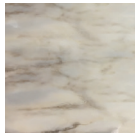

MARBLES
FOR APPLICATION

Estremoz
White