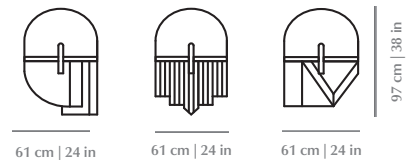

Top Mirror	Gris mirror, Bronze mirror, Aged mirror
Marble Application	Estremoz White, Estremoz Rose, Guatemala Green and Nero Marquina
Metal Application	Polished or Satin Brass or Nickel
Fringes	Three color combinations available
Package dimensions	660 x 660 x 120 mm
Product weight	18 Kg no package / 46 Kg with package