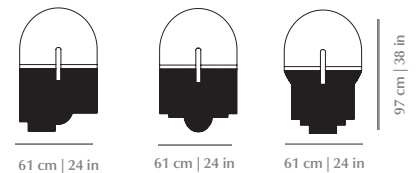

Top Mirror	Gris mirror, Bronze mirror, Aged mirror
Marble Application	Estremoz White, Estremoz Rose, Guatemala Green and Nero Marquina
Metal Application	Polished or Satin Brass or Nickel
Fringes	Three color combinations available
Package dimensions	660 x 660 x 120 mm
Product weight	18 Kg no package / 46 Kg with package