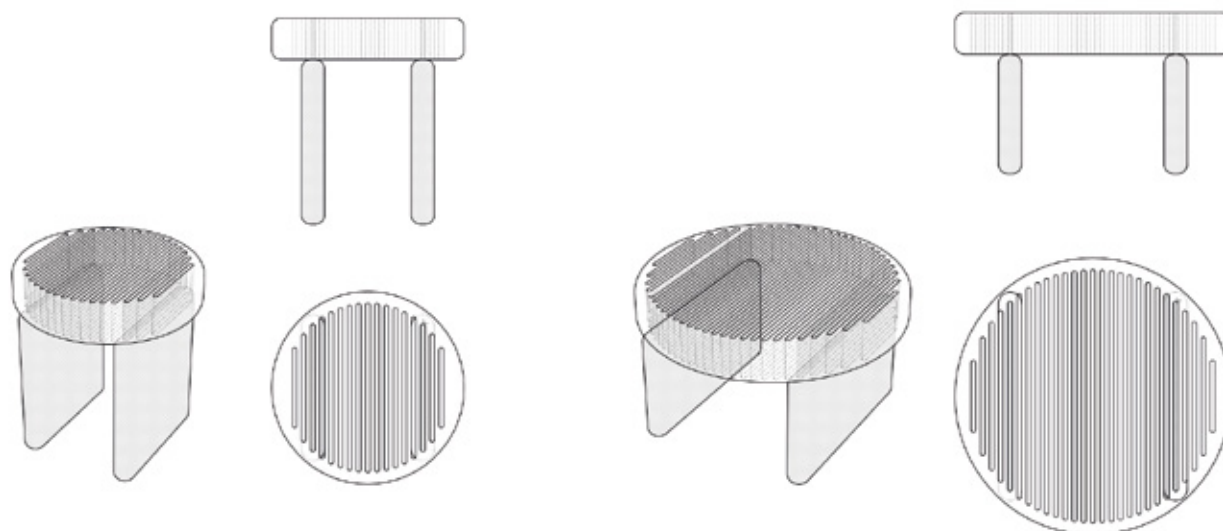

RILLOS
SIDE TABLE

RILLOS SIDE TABLE

Ø 60 CM | 23,6"

H 35 CM | 14"

Ø 42 CM | 17"

H 45 CM | 18"

PRODUCT FEATURES

WALNUT WOOD.

PRODUCT OPTIONS

AVAILABLE IN ALL COLLECTOR´S WOOD SWATCHES.

AVAILABLE IN LACQUERED RAL COLORS, IN MATTE OR GLOSS.

THE RIGHT TO DISCONTINUE AND MAKE CHANGES IS RESERVED.

THIS INFORMATION IS BASED ON THE LATEST PRODUCT INFORMATION AVAILABLE AT THE TIME OF PRINTING.