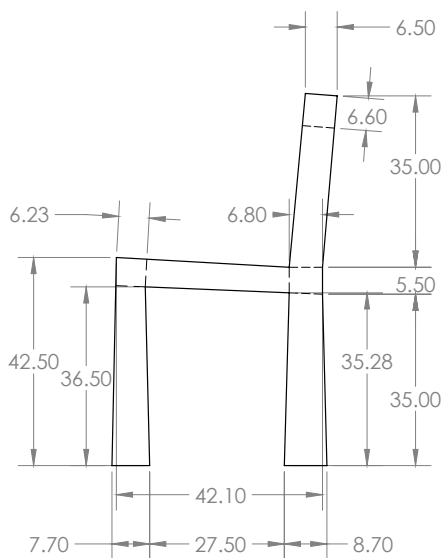

RAW
CHAIR

RAW CHAIR

W 44 cm | 17"

D 46 cm | 18"

H 76 cm | 30"

SH 42.5cm |16"

PRODUCT FEATURES

Solid oak wood structure.

Black

Ivory

BETREND FABRIC

TECHNICAL DETAILS

Composition: 53.3% AC + 46.7% PL

Width: 140cm

Weight: 653,8 g/m

Martindale: >50.000

TECHNICAL DETAILS

Composition: 53.70% AC + 46.30% PL

Width: 140cm

Weight: 588 g/ml

Martindale: > 70.000

Lightfastness: 3-4

Pilling: 4-5

FR: Available in 2 versions BS 5852-1:1979

TECHNICAL DETAILS

Composition: 84% PL + 16% AC

Width: 140cm

Weight: 900 g/ml

Martindale: > 45.000 CC

Use

Washing Conditions

Creamy