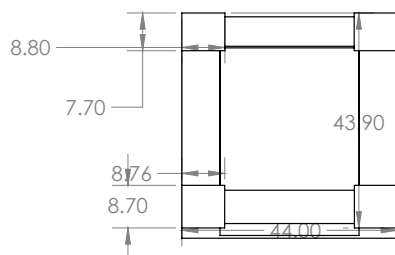

RAW
CHAIR

RAW CHAIR

W 44 cm | 17"

D 46 cm | 18"

H 76 cm | 30"

SH 42.5cm |16"

PRODUCT FEATURES

Solid oak wood structure.

TECHNICAL DETAILS

Composition: 53.70% AC + 46.30% PL

Width: 140cm

Weight: 588 g/ml

Martindale: > 70.000

Lightfastness: 3-4

Pilling: 4-5

FR: Available in 2 versions BS 5852-1:1979