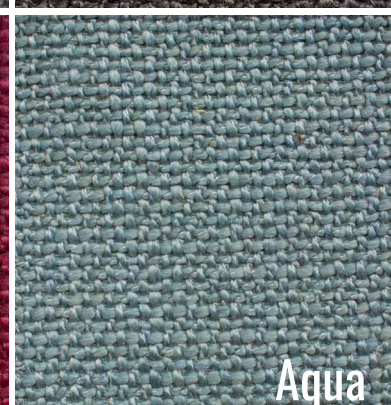

BOHO FABRIC

TECHNICAL DETAILS

Composition: 84% PL + 16% AC

Width: 140cm

Weight: 900 g/ml

Martindale: > 45.000 CC

Use

Washing Conditions

Chocolate

COLLECTOR

www.collectorgroup.pt

The right to discontinue and make changes is reserved.
The colors shown here are merely representative, they may suffer variations.