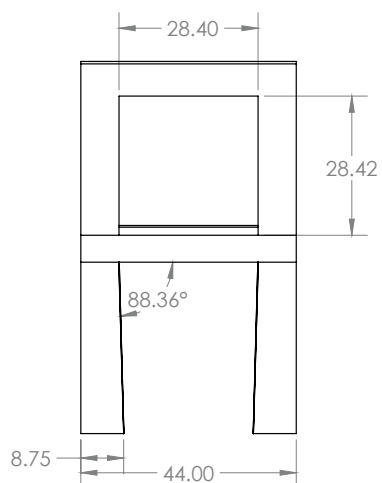

RAW
CHAIR

RAW CHAIR

W 44 cm | 17"

D 46 cm | 18"

H 76 cm | 30"

SH 42.5cm |16"

PRODUCT FEATURES

Solid oak wood structure.

TECHNICAL DETAILS

Composition: 53.70% AC + 46.30% PL

Width: 140cm

Weight: 588 g/ml

Martindale: > 70.000

Lightfastness: 3-4

Pilling: 4-5

FR: Available in 2 versions BS 5852-1:1979