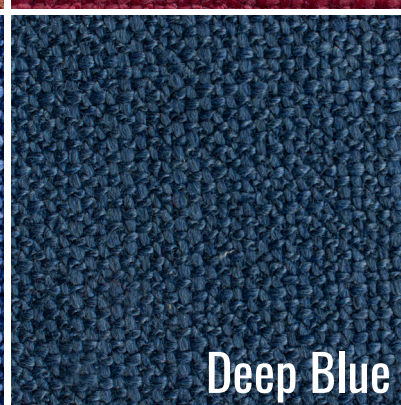

Burnt Orange

Bordeaux

Aqua

Artic Blue

Cobalt blue

Deep Blue

Antracite

COLLECTOR

www.collectorgroup.pt

The right to discontinue and make changes is reserved.
The colors shown here are merely representative, they may suffer variations.

ZUMIREZ

FABRIC *PREMIUM*

TECHNICAL DETAILS

Composition: 68% WO 19% CO 13% PL