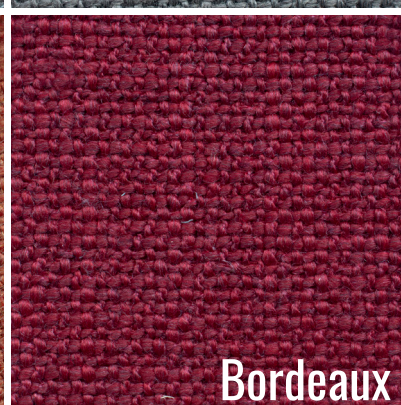

BOHO FABRIC

TECHNICAL DETAILS

Composition: 84% PL + 16% AC

Width: 140cm

Weight: 900 g/ml

Martindale: > 45.000 CC

Use

Washing Conditions

Moon Rock

COLLECTOR

www.collectorgroup.pt

The right to discontinue and make changes is reserved.
The colors shown here are merely representative, they may suffer variations.