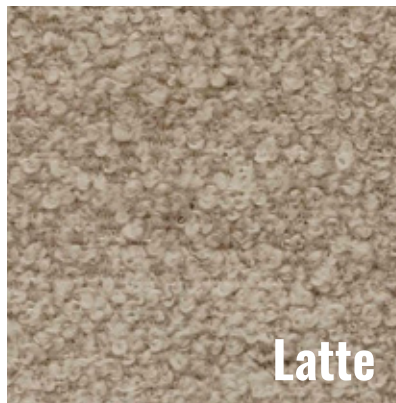

BOUCLE

FABRIC *PREMIUM*

TECHNICAL DETAILS

Composition: 96%PI 4%A

Width: 140cm

Weight: 680gr/m

Use

Washing Conditions