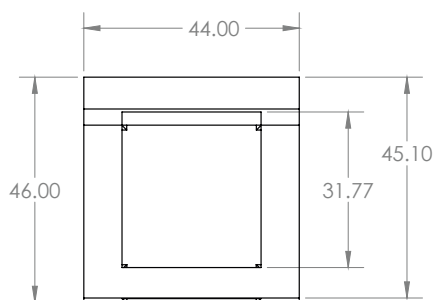

RAW
CHAIR

RAW CHAIR

W 44 cm | 17"

D 46 cm | 18"

H 76 cm | 30"

SH 42.5cm |16"

PRODUCT FEATURES

Solid oak wood structure.

TECHNICAL DETAILS

Composition: 53.70% AC + 46.30% PL

Width: 140cm

Weight: 588 g/ml

Martindale: > 70.000

Lightfastness: 3-4

Pilling: 4-5

FR: Available in 2 versions BS 5852-1:1979