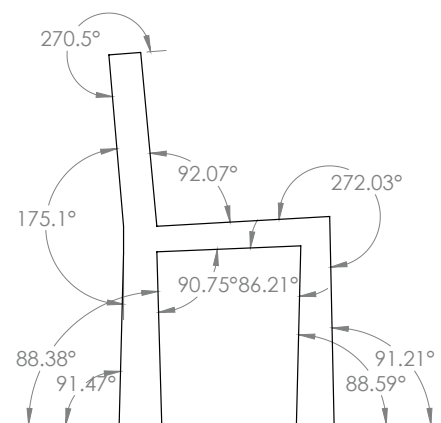

RAW
CHAIR

RAW CHAIR

W 44 cm | 17"

D 46 cm | 18"

H 76 cm | 30"

SH 42.5cm |16"

PRODUCT FEATURES

Solid oak wood structure.

TECHNICAL DETAILS

Composition: 53.70% AC + 46.30% PL

Width: 140cm

Weight: 588 g/ml

Martindale: > 70.000

Lightfastness: 3-4

Pilling: 4-5

FR: Available in 2 versions BS 5852-1:1979

TECHNICAL DETAILS

Composition: 84% PL + 16% AC

Width: 140cm

Weight: 900 g/ml

Martindale: > 45.000 CC

Use

Washing Conditions

Creamy