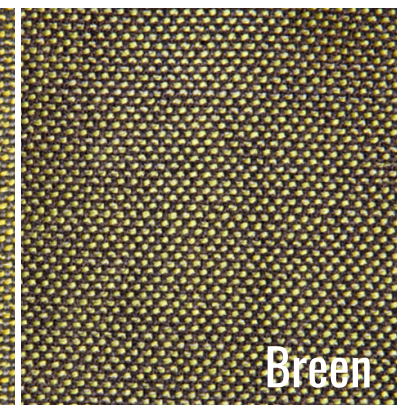

TULU FABRIC

TECHNICAL DETAILS

Composition: 53.70% AC + 46.30% PL

Width: 140cm

Weight: 588 g/ml

Martindale: > 70.000

Lightfastness: 3-4

Pilling: 4-5

FR: Available in 2 versions BS 5852-1:1979

SOURCE 0 CIGARRET / 1 MATCH

Use

Washing Conditions

Brown

COLLECTOR

www.collectorgroup.pt

The right to discontinue and make changes is reserved.
The colors shown here are merely representative, they may suffer variations.