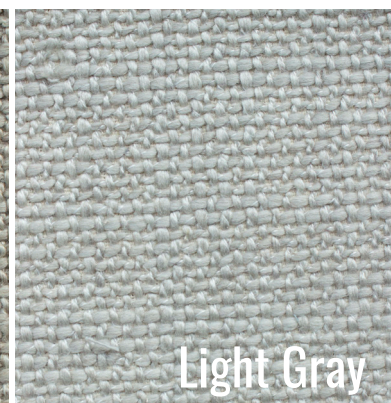

BOHO FABRIC

TECHNICAL DETAILS

Composition: 84% PL + 16% AC

Width: 140cm

Weight: 900 g/ml

Martindale: > 45.000 CC

Use

Washing Conditions

COLLECTOR

www.collectorgroup.pt

The right to discontinue and make changes is reserved.
The colors shown here are merely representative, they may suffer variations.