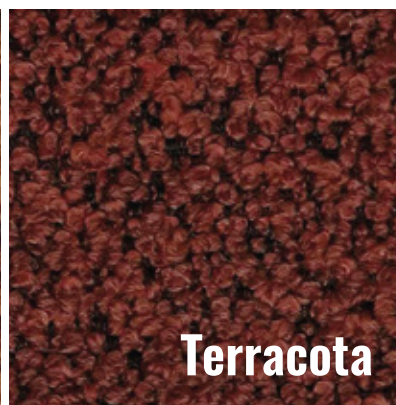

White

Latte

Celadon

Forest

Gold

Terracota