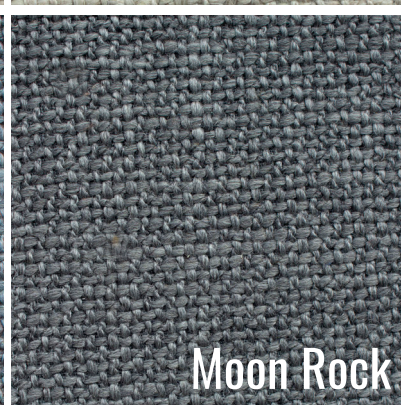

Natural Raffia

Linen

Light Gray

Warm Gray

Stone

Moon Rock

Chocolate

Golden Ocre