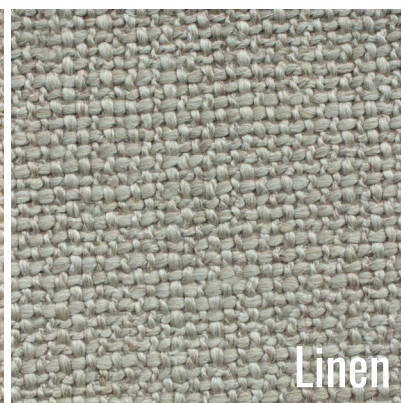

BOHO FABRIC

TECHNICAL DETAILS

Composition: 84% PL + 16% AC

Width: 140cm

Weight: 900 g/ml

Martindale: > 45.000 CC

Use

Washing Conditions

COLLECTOR

www.collectorgroup.pt

The right to discontinue and make changes is reserved.
The colors shown here are merely representative, they may suffer variations.