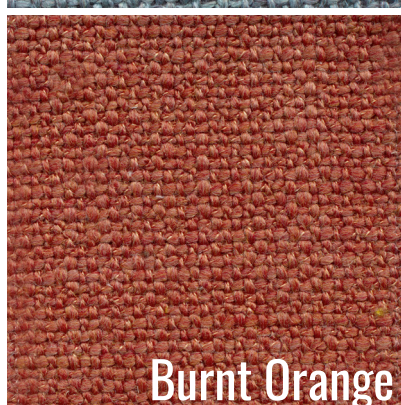

Natural Raffia

Linen

Light Gray

Warm Gray

Stone

Moon Rock

Chocolate

Golden Ocre

Burnt Orange

Bordeaux

Aqua

Artic Blue

Cobalt blue

Deep Blue

Antracite

COLLECTOR