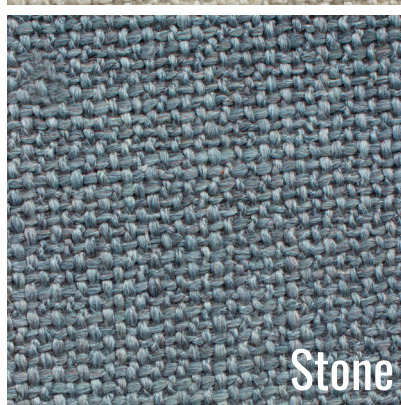

Natural Raffia

Linen

Light Gray

Warm Gray

Stone

Moon Rock

Chocolate

Golden Ocre