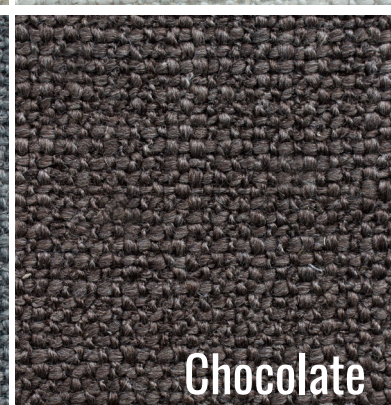

Natural Raffia

Linen

Light Gray

Warm Gray

Stone

Moon Rock

Chocolate

Golden Ocre

Burnt Orange

Bordeaux

Aqua

Artic Blue

Cobalt blue

Deep Blue

Antracite

COLLECTOR