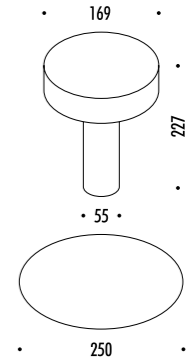

The sizes are expressed in millimeters.

DESIGN DAVIDE GROPPI - 2016
LAMPADA E DIFFUSORE AUDIO DA TAVOLO - METACRILATO - METALLO
TABLE LAMP AND ACOUSTIC DIFFUSER - METHACRYLATE - METAL

PopUp

CE  IP20

18450300	BIANCO OPACO / MATT WHITE	2 W LED - 3000K - 183 lm - CRI > 80 5 W AUDIO - 50-20000 Hz BATTERIA RICARICABILE 12 V NiMH 3700 mAh FISSAGGIO MAGNETICO - CARICABATTERIE INCLUSO INPUT 100-240 V - 50/60 Hz AUTONOMIA BATTERIA: DODICI ORE SOLO LUCE E TRENTA ORE SOLO AUDIO A MEDIO VOLUME RECHARGEABLE BATTERY 12 V NiMH 3700 mAh MAGNETIC FIXING - INCLUDES CHARGER INPUT 100-240 V - 50/60 Hz BATTERY LIFE: TWELVE HOURS FOR LIGHT ONLY AND THIRTY HOURS FOR AUDIO ONLY AT MEDIUM VOLUME
----------	---------------------------	--