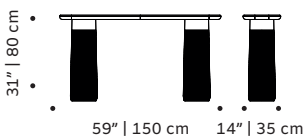

POPPY
console