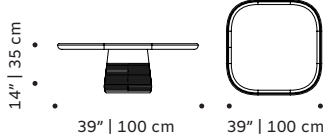

## PACKAGING

**Weight item:**

**Poppy dinner table:**      **Poppy center table:**

551 lb | 250 kg  
992 lb | 450 kg

331 lb | 150 kg

**Poppy side table:**

176 lb | 80 kg

**Poppy console:**

461 lb | 209 kg

**Weight packaging:**

**Poppy dinner table:**

578 lb | 262 kg  
1019 lb | 462 kg

**Poppy center table:**

340 lb | 154 kg

**Poppy side table:**

185 lb | 84 kg

**Poppy console:**

487 lb | 221 kg

**Packaging type:** wooden crate

**Packaging dimensions with pallet:**

**Poppy dinner table:**

155x455x90 cm

**Poppy center table:**

110x110x37 cm

**Poppy side table:**

65x65x55 cm

**Poppy console:**

160x40x90 cm

**Number of parcels:** 1

POPPY  
dinner table

POPPY  
center table

POPPY  
side table