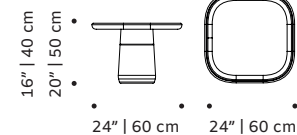

461 lb | 209 kg

**Weight packaging:**

**Poppy dinner table:**

578 lb | 262 kg  
1019 lb | 462 kg

**Poppy center table:**

340 lb | 154 kg

**Poppy side table:**

185 lb | 84 kg

**Poppy console:**

487 lb | 221 kg

**Packaging type:** wooden crate

**Packaging dimensions with pallet:**

**Poppy dinner table:**

155x455x90 cm

**Poppy center table:**

110x110x37 cm

**Poppy side table:**

65x65x55 cm

**Poppy console:**

160x40x90 cm

**Number of parcels:** 1

POPPY  
dinner table

POPPY  
center table

POPPY  
side table