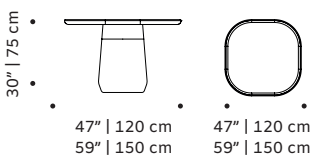

## PACKAGING

**Weight item:**

**Poppy dinner table:**      **Poppy center table:**

551 lb | 250 kg  
992 lb | 450 kg

331 lb | 150 kg

**Poppy side table:**

176 lb | 80 kg

**Poppy console:**

461 lb | 209 kg

**Weight packaging:**

**Poppy dinner table:**

578 lb | 262 kg  
1019 lb | 462 kg

**Poppy center table:**

340 lb | 154 kg

**Poppy side table:**

185 lb | 84 kg

**Poppy console:**

487 lb | 221 kg

**Packaging type:** wooden crate

**Packaging dimensions with pallet:**

**Poppy dinner table:**

155x455x90 cm

**Poppy center table:**

110x110x37 cm

**Poppy side table:**

65x65x55 cm

**Poppy console:**

160x40x90 cm

**Number of parcels:** 1

POPPY  
dinner table

POPPY  
center table

POPPY  
side table