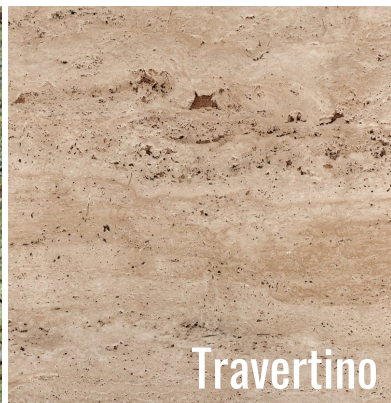

Emperador light

Estremoz

Guatemala green

Marble carrara

Nero marquina

Rain forest green

Travertino

WOOD

Oak

Walnut

Dark Oak

Smoked Oak

Black Oak

Kaki

Black

Ivory