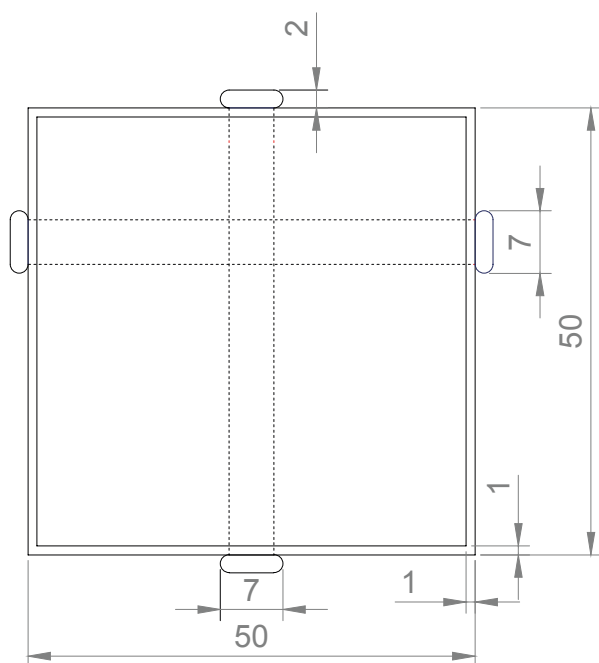

PALOMA
SIDE TABLE

PALOMA SIDE TABLE

PALOMA SIDE TABLE

W 50 cm | 20"

D 50 cm | 20"

H 50 cm | 20"

PRODUCT FEATURES

Structure in Solid Oak. Table top in travertino