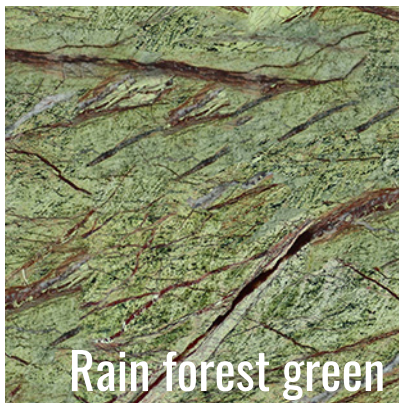

PRODUCT OPTIONS

WOOD FINISHES:

Available in all COLLECTOR woods swatches.

Available to be lacquered in one of Collectors RAL Colors

MARBLE FINISHES:

Available in all COLLECTOR marble swatches.

MARBLES

Emperador dark

Emperador light

Estremoz

Guatemala green

Marble carrara

Nero marquina

Rain forest green

Travertino

WOOD

Oak

Walnut

Dark Oak

Smoked Oak

Black Oak

Kaki

Black

Ivory