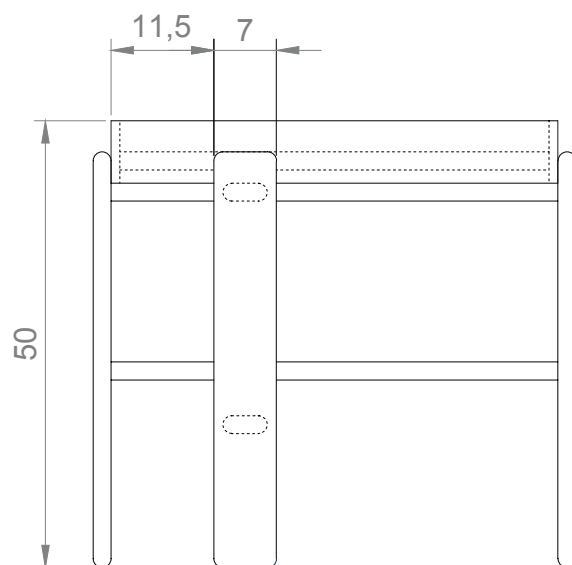

PALOMA
SIDE TABLE

PALOMA SIDE TABLE

PALOMA SIDE TABLE

W 50 cm | 20"

D 50 cm | 20"

H 50 cm | 20"

PRODUCT FEATURES

Structure in Solid Oak. Table top in travertino