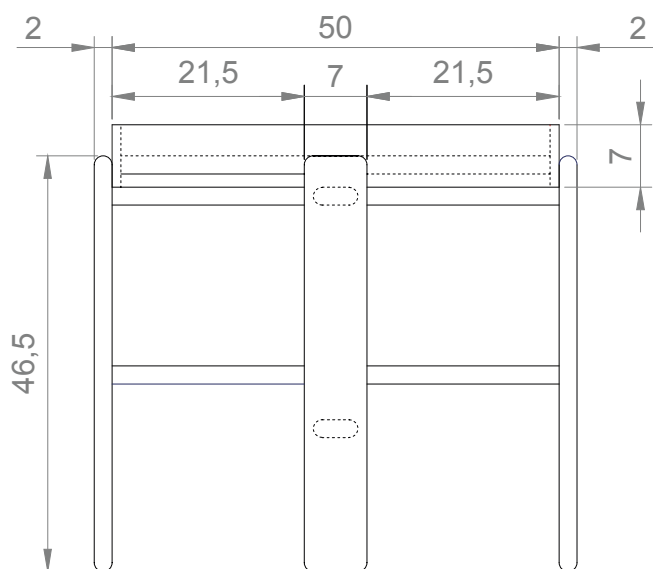

PALOMA
SIDE TABLE

PALOMA SIDE TABLE

PALOMA SIDE TABLE

W 50 cm | 20"

D 50 cm | 20"

H 50 cm | 20"

PRODUCT FEATURES

Structure in Solid Oak. Table top in travertino