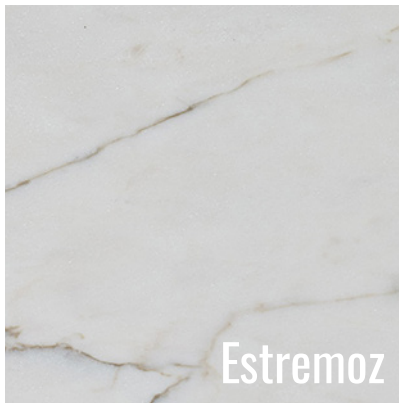

PALOMA
CENTER TABLE

PALOMA CENTER TABLE

PALOMA CENTER TABLE

W 150cm | 59"

D 50cm | 19"

H 35 cm | 13,7"

PRODUCT FEATURES

Structure in Solid Oak Wood

Table top in travertino

PRODUCT OPTIONS

WOOD FINISHES:

Available in all COLLECTOR woods swatches.

MARBLE FINISHES:

Available in all COLLECTOR marble swatches.

MARBLES

Emperador dark

Emperador light

Estremoz

Guatemala green

Marble carrara

Nero marquina

Rain forest green

Travertino

WOOD