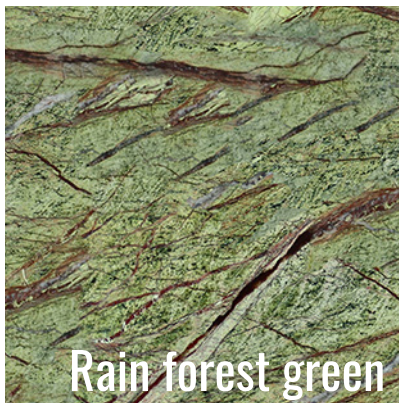

Table top in travertino

PRODUCT OPTIONS

WOOD FINISHES:

Available in all COLLECTOR woods swatches.

MARBLE FINISHES:

Available in all COLLECTOR marble swatches.

MARBLES

Emperador dark

Emperador light

Estremoz

Guatemala green

Marble carrara

Nero marquina

Rain forest green

Travertino

WOOD

Oak

Walnut

Dark Oak

Smoked Oak

Black Oak

Kaki

Black

Ivory