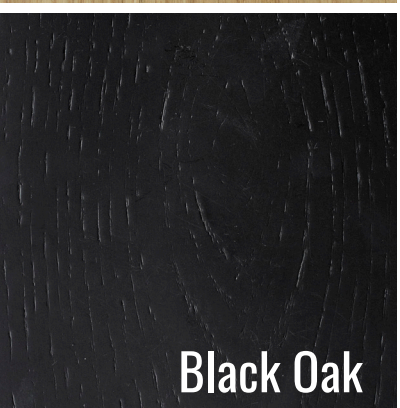

Emperador light

Estremoz

Guatemala green

Marble carrara

Nero marquina

Rain forest green

Travertino

WOOD

Oak

Walnut

Dark Oak

Smoked Oak

Black Oak

Kaki

Black

Ivory