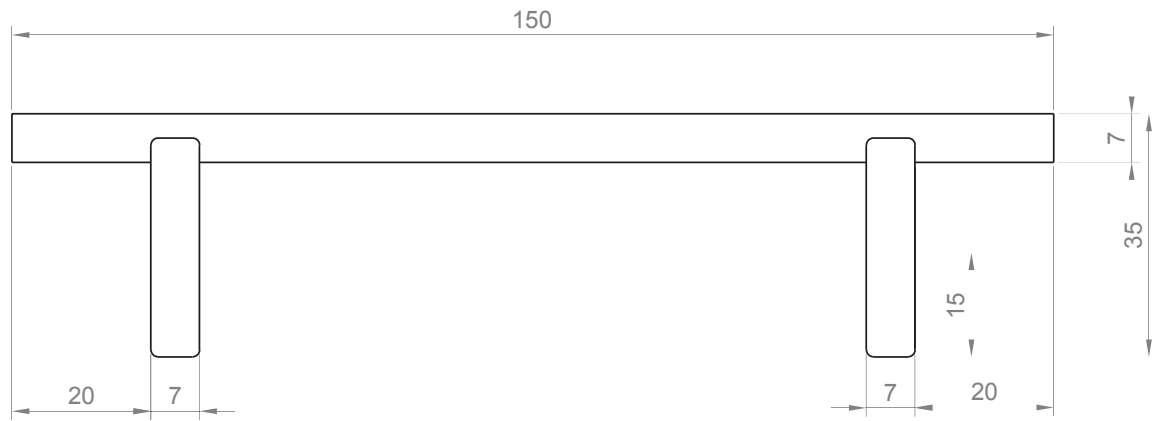

PALOMA
CENTER TABLE

PALOMA CENTER TABLE

PALOMA CENTER TABLE

W 150cm | 59"

D 50cm | 19"

H 35 cm | 13,7"

PRODUCT FEATURES

Structure in Solid Oak Wood