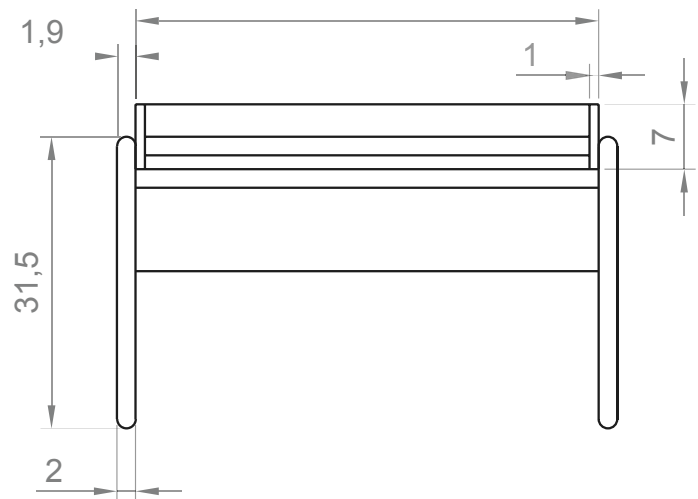

PALOMA
CENTER TABLE

PALOMA CENTER TABLE

PALOMA CENTER TABLE

W 150cm | 59"

D 50cm | 19"

H 35 cm | 13,7"

PRODUCT FEATURES

Structure in Solid Oak Wood