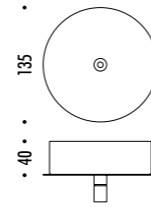

The sizes are expressed in millimeters.

DESIGN MASSIMILIANO ALAJMO - RAFFAELE ALAJMO - 2010
LAMPADA A SOSPENSIONE - METALLO
SUSPENSION LAMP - METAL

CE IP20   0.5 m

OVONELPIATTO

CEILING ROSE

15680300	BIANCO OPACO / MATT WHITE	230-240 V - 50/60 Hz - MAX 20 W 12 V - GU4
		CAVO BIANCO - ROSONE BIANCO
		LAMPADINA NON INCLUSA
		WHITE CABLE - WHITE CEILING ROSE
		BULB NOT INCLUDED

CODE	SOCKET	TENSION	WATTAGE	BEAM ANGLE (°)	TEMPERATURE (K)	SOURCE LUMENS	BULB EFFICIENCY	CRI (Ra)	DIMMABLE	PRODUCT REFERENCE
------	--------	---------	---------	----------------	-----------------	---------------	-----------------	----------	----------	-------------------