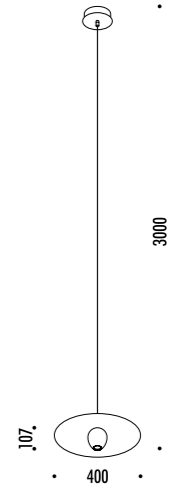

The sizes are expressed in millimeters.

DESIGN MASSIMILIANO ALAJMO - RAFFAELE ALAJMO - 2010
LAMPADA A SOSPENSIONE - METALLO
SUSPENSION LAMP - METAL

CE IP20   0.5 m

OVONELPIATTO

CEILING ROSE

15680300	BIANCO OPACO / MATT WHITE	230-240 V - 50/60 Hz - MAX 20 W 12 V - GU4
		CAVO BIANCO - ROSONE BIANCO
		LAMPADINA NON INCLUSA
		WHITE CABLE - WHITE CEILING ROSE
		BULB NOT INCLUDED

CODE	SOCKET	TENSION	WATTAGE	BEAM ANGLE (°)	TEMPERATURE (K)	SOURCE LUMENS	BULB EFFICIENCY	CRI (Ra)	DIMMABLE	PRODUCT REFERENCE
------	--------	---------	---------	----------------	-----------------	---------------	-----------------	----------	----------	-------------------