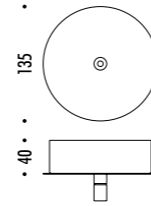

The sizes are expressed in millimeters.

DESIGN MASSIMILIANO ALAJMO - RAFFAELE ALAJMO - 2010
LAMPADA A SOSPENSIONE - METALLO
SUSPENSION LAMP - METAL

OVO

CE IP20   0.5 m 

CEILING ROSE

15670300	BIANCO OPACO / MATT WHITE	230-240 V - 50/60 Hz - MAX 20 W 12 V - GU4
		CAVO BIANCO - ROSONE BIANCO
		LAMPADINA NON INCLUSA
		WHITE CABLE - WHITE CEILING ROSE
		BULB NOT INCLUDED

CODE	SOCKET	TENSION	WATTAGE	BEAM ANGLE (°)	TEMPERATURE (K)	SOURCE LUMENS	BULB EFFICIENCY	CRI (Ra)	DIMMABLE	PRODUCT REFERENCE
------	--------	---------	---------	----------------	-----------------	---------------	-----------------	----------	----------	-------------------