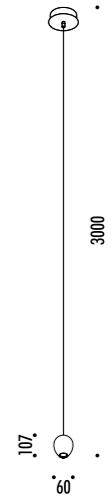

The sizes are expressed in millimeters.

DESIGN MASSIMILIANO ALAJMO - RAFFAELE ALAJMO - 2010
LAMPADA A SOSPENSIONE - METALLO
SUSPENSION LAMP - METAL

OVO

CE IP20   0.5 m 

CEILING ROSE

15670300	BIANCO OPACO / MATT WHITE	230-240 V - 50/60 Hz - MAX 20 W 12 V - GU4
		CAVO BIANCO - ROSONE BIANCO
		LAMPADINA NON INCLUSA
		WHITE CABLE - WHITE CEILING ROSE
		BULB NOT INCLUDED

CODE	SOCKET	TENSION	WATTAGE	BEAM ANGLE (°)	TEMPERATURE (K)	SOURCE LUMENS	BULB EFFICIENCY	CRI (Ra)	DIMMABLE	PRODUCT REFERENCE
------	--------	---------	---------	----------------	-----------------	---------------	-----------------	----------	----------	-------------------