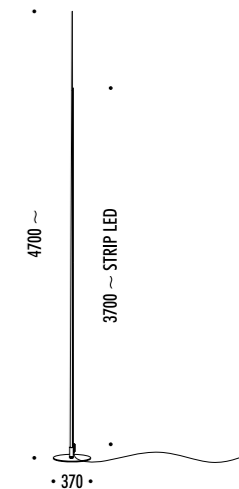

The sizes are expressed in millimeters.

DESIGN DAVIDE GROPPI - GIORGIO RAVA - 2020
 LAMPADA DA ESTERNO - FIBRA DI VETRO - METALLO
 OUTDOOR LAMP - FIBERGLASS - METAL

CE  IP65

ORIGINE OUTDOOR

1A2480400	NERO OPACO / MATT BLACK - 3000K	24 V DC - 40 W LED - 2380 lm - CRI 80
1A2480400-27	NERO OPACO / MATT BLACK - 2700K	CAVO NERO 5 m
		DRIVER LED NON INCLUSO
		BLACK CABLE 5 m
		LED DRIVER NOT INCLUDED