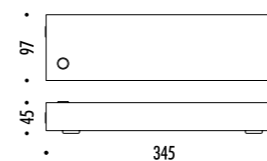

The sizes are expressed in millimeters.

DESIGN DAVIDE GROPPI - GIORGIO RAVA - 2020
LAMPADA DA TERRA - FIBRA DI VETRO - METALLO
FLOOR LAMP - FIBERGLASS - METAL

ORIGINE

CE IP20

DRIVER

1A2300400	NERO OPACO / MATT BLACK - 3000K	ORIGINE 290 24 V DC - 25 W LED - 1600 lm - CRI > 85 CAVO NERO - KIT DI ALIMENTAZIONE OBBLIGATORIO INCLUSO DRIVER LED INCLUSO INPUT 100-240 V - 50/60 Hz - DIMMERABILE BLACK CABLE - COMPULSORY POWER SUPPLY KIT INCLUDED INCLUDES LED DRIVER INPUT 100-240 V - 50/60 Hz - DIMMABLE
1A2300400-27	NERO OPACO / MATT BLACK - 2700K	
1A2310400	NERO OPACO / MATT BLACK - 3000K	ORIGINE 390 24 V DC - 30 W LED - 2290 lm - CRI > 85 CAVO NERO - KIT DI ALIMENTAZIONE OBBLIGATORIO INCLUSO DRIVER LED INCLUSO INPUT 100-240 V - 50/60 Hz - DIMMERABILE BLACK CABLE - COMPULSORY POWER SUPPLY KIT INCLUDED INCLUDES LED DRIVER INPUT 100-240 V - 50/60 Hz - DIMMABLE
1A2310400-27	NERO OPACO / MATT BLACK - 2700K	
1A2320400	NERO OPACO / MATT BLACK - 3000K	ORIGINE 490 24 V DC - 35 W LED - 2900 lm - CRI > 85 CAVO NERO - KIT DI ALIMENTAZIONE OBBLIGATORIO INCLUSO DRIVER LED INCLUSO INPUT 100-240 V - 50/60 Hz - DIMMERABILE BLACK CABLE - COMPULSORY POWER SUPPLY KIT INCLUDED INCLUDES LED DRIVER INPUT 100-240 V - 50/60 Hz - DIMMABLE
1A2320400-27	NERO OPACO / MATT BLACK - 2700K	