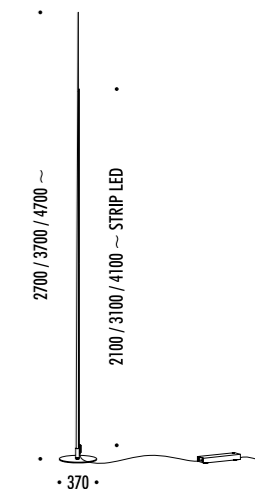

The sizes are expressed in millimeters.

DESIGN DAVIDE GROPPI - GIORGIO RAVA - 2020
LAMPADA DA TERRA - FIBRA DI VETRO - METALLO
FLOOR LAMP - FIBERGLASS - METAL

ORIGINE

CE IP20

DRIVER

1A2300400	NERO OPACO / MATT BLACK - 3000K	ORIGINE 290 24 V DC - 25 W LED - 1600 lm - CRI > 85 CAVO NERO - KIT DI ALIMENTAZIONE OBBLIGATORIO INCLUSO DRIVER LED INCLUSO INPUT 100-240 V - 50/60 Hz - DIMMERABILE BLACK CABLE - COMPULSORY POWER SUPPLY KIT INCLUDED INCLUDES LED DRIVER INPUT 100-240 V - 50/60 Hz - DIMMABLE
1A2300400-27	NERO OPACO / MATT BLACK - 2700K	
1A2310400	NERO OPACO / MATT BLACK - 3000K	ORIGINE 390 24 V DC - 30 W LED - 2290 lm - CRI > 85 CAVO NERO - KIT DI ALIMENTAZIONE OBBLIGATORIO INCLUSO DRIVER LED INCLUSO INPUT 100-240 V - 50/60 Hz - DIMMERABILE BLACK CABLE - COMPULSORY POWER SUPPLY KIT INCLUDED INCLUDES LED DRIVER INPUT 100-240 V - 50/60 Hz - DIMMABLE
1A2310400-27	NERO OPACO / MATT BLACK - 2700K	
1A2320400	NERO OPACO / MATT BLACK - 3000K	ORIGINE 490 24 V DC - 35 W LED - 2900 lm - CRI > 85 CAVO NERO - KIT DI ALIMENTAZIONE OBBLIGATORIO INCLUSO DRIVER LED INCLUSO INPUT 100-240 V - 50/60 Hz - DIMMERABILE BLACK CABLE - COMPULSORY POWER SUPPLY KIT INCLUDED INCLUDES LED DRIVER INPUT 100-240 V - 50/60 Hz - DIMMABLE
1A2320400-27	NERO OPACO / MATT BLACK - 2700K	