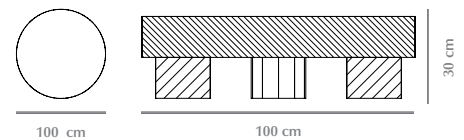

// as pictured

Natural oak and natural walnut

---

*Product sizes may vary up to 2 cm.

Nusa is handmade one by one, therefore there may be some differences in wood marquetry from piece to piece, that are not considered defects but normal features of the product. Many finishes are applied by hand and may vary in color, tone and character. Images on the catalogue or website may vary from the final product.