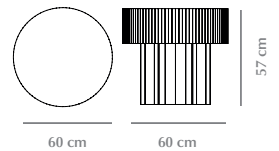

// as pictured

Natural oak and natural walnut

---

*Product sizes may vary up to 2 cm.

Nusa is handmade one by one, therefore there may be some differences in wood marquetrie from piece to piece, that are not considered defects but normal features of the product. Many finishes are applied by hand and may vary in color, tone and character. Images on the catalogue or website may vary from the final product.