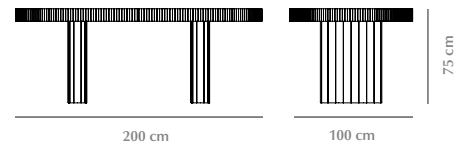

All Natural oak and natural walnut

// as pictured

Natural oak and natural walnut

*Product sizes may vary up to 2 cm.

Nusa is handmade one by one, therefore there may be some differences in wood marquetrie from piece to piece, that are not considered defects but normal features of the product. Many finishes are applied by hand and may vary in color, tone and character. Images on the catalogue or website may vary from the final product.