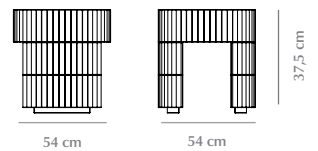

NOUVELLE VAGUE

SIDE TABLE

Exceptional in its craftwork, Nouvelle Vague is a center table that rejects traditional conventions in favor of experimentation. Round ceramic handmade pieces, painted in a unique craquele glaze are placed around a lacquered center top, creating a sense of movement that evokes the motion of the waves.

Top	Lacquered wood
Structure	Mar di Giava ceramic tiles
Package dimensions	640 x 640 x 480 mm

// as pictured

Top - Powder lacquered wood

Base - Off-White Mar di Giava tiles

LACQUERS
FOR TOP

Ivory Taupe Rose Nude Powder Watermelon