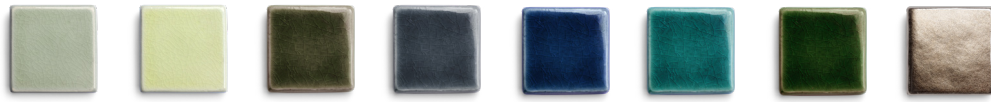

NOUVELLE VAGUE

CONSOLE

Exceptional in its craftwork, Nouvelle Vague is a center table that rejects traditional conventions in favor of experimentation. Round ceramic handmade pieces, painted in a unique craquele glaze are placed around a lacquered center top, creating a sense of movement that evokes the motion of the waves.

Top	Lacquered wood
Structure	Mar di Giava ceramic tiles
Package dimensions	780 x 680 x 450 mm

// as pictured

Top - Rose lacquered wood

Base - Olive Mar di Giava Lime tiles

LACQUERS
FOR TOP

Ivory Taupe Rose Nude Powder Watermelon

Camel Teal Jade Kaki Olive

TILES
FOR STRUCTURE

white off-white white matte cloud matte nude nude matte rose rose matte malva

malva matte wine ruby yellow sun ocre forest matte teal black black matte

cloud lime olive storm deep blue jade emerald gold