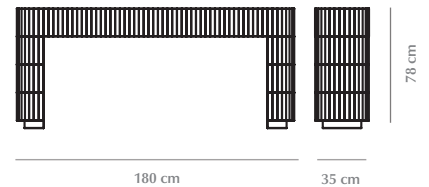

NOUVELLE VAGUE

CONSOLE

Exceptional in its craftwork, Nouvelle Vague is a center table that rejects traditional conventions in favor of experimentation. Round ceramic handmade pieces, painted in a unique craquele glaze are placed around a lacquered center top, creating a sense of movement that evokes the motion of the waves.

Top	Lacquered wood
Structure	Mar di Giava ceramic tiles
Package dimensions	780 x 680 x 450 mm

// as pictured

Top - Rose lacquered wood

Base - Olive Mar di Giava Lime tiles

LACQUERS
FOR TOP

Ivory Taupe Rose Nude Powder Watermelon