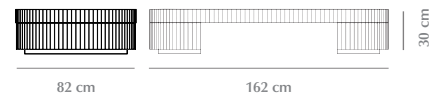

NOUVELLE VAGUE

CENTER TABLE

Exceptional in its craftwork, Nouvelle Vague is a center table that rejects traditional conventions in favor of experimentation. Round ceramic handmade pieces, painted in a unique craquele glaze are placed around a lacquered center top, creating a sense of movement that evokes the motion of the waves.

Top	Lacquered wood
Structure	Mar di Giava ceramic tiles
Package dimensions	1700 x 920 x 400 mm

// as pictured

Top - Taupe lacquered wood

Base - Cloud Mar di Giava Lime tiles

LACQUERS
FOR TOP

Ivory Taupe Rose Nude Powder Watermelon