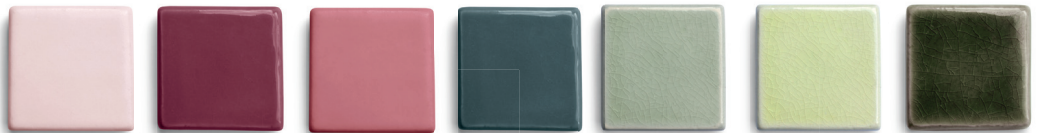

base - nude mar di giava tiles

Our Nouvelle Vague collection is crafted using Portuguese handmade tiles, each tile is made with love in Portugal, using traditional techniques resulting in truly unique pieces. Each piece can vary in size up to 0.5mm, colors might vary slightly, and spacing between tiles may not always be the same. This is not a defect but a characteristics of a handmade product.

**lacquers
for top**

Ivory Taupe Rose Nude Sand Yellow Powder Watermelon

Camel Teal Jade Kaki Mocha Olive Black

**tiles
for structure**

White Off-white White matte Cloud matte Nude Nude matte Rose

Rose matte Malva Malva matte Teal Cloud Lime Olive

Storm Deep blue Jade Emerald