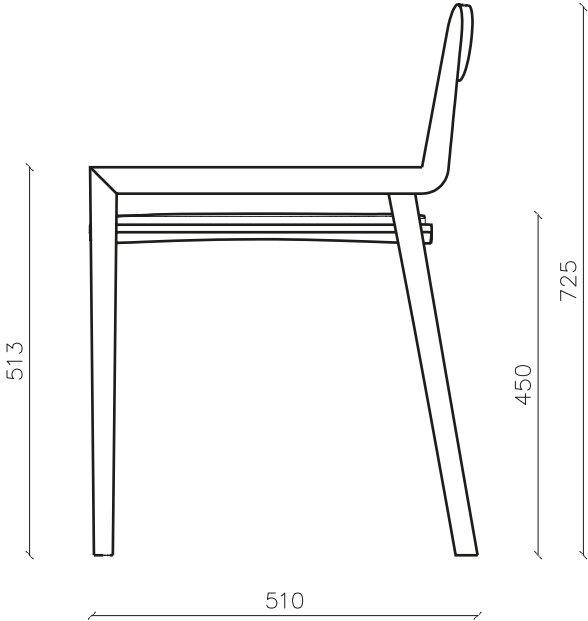

NIHON
ARMCHAIR

NIHON ARMCHAIR

NIHON ARMCHAIR

W 50 cm | 19"

D 51 cm | 20"

H 73 cm | 29"

SH 46 cm | 18"

PRODUCT FEATURES