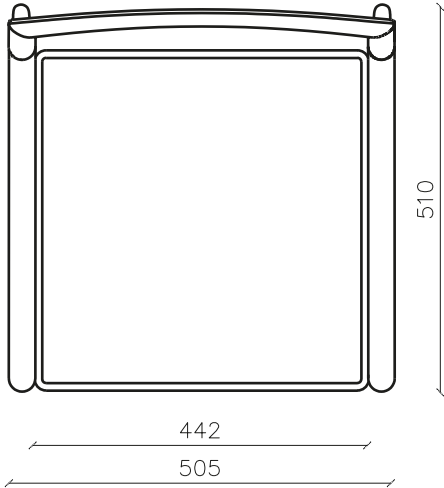

NIHON
ARMCHAIR

NIHON ARMCHAIR

NIHON ARMCHAIR

W 50 cm | 19"

D 51 cm | 20"

H 73 cm | 29"

SH 46 cm | 18"

PRODUCT FEATURES