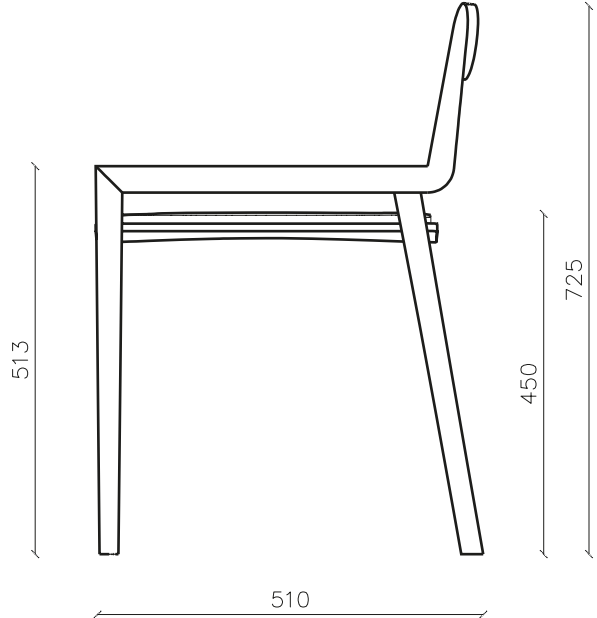

NIHON
ARMCHAIR

NIHON ARMCHAIR

NIHON ARMCHAIR

W 50 cm | 19"

D 51 cm | 20"

H 73 cm | 29"

SH 46 cm | 18"

PRODUCT FEATURES