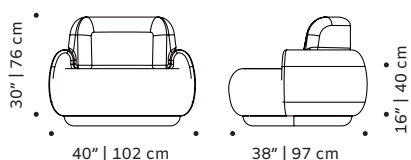

PACKAGING

Weight item: 101 lb | 46 kg

Weight with packaging: 127 lb | 58 kg

Packaging type: cardboard box and pallet

Packaging dimensions with pallet: 75x75x90 cm

Number of parcels: 1

NAKED
armchair