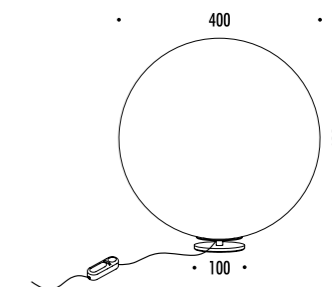

The sizes are expressed in millimeters.

DESIGN DAVIDE GROPPI - 2019
LAMPADA DA TAVOLO - CARTA GIAPPONESE - METALLO - PE
TABLE LAMP - JAPANESE PAPER - METAL - PE

MOON T

CE □ IP20

19800000	STANDARD	100-240 V - 50/60 Hz - MAX 15 W LED - E27 CAVO BIANCO - BASE DORATA - DIMMER LAMPADINA NON INCLUSA WHITE CABLE - GOLD FINISH BASE - DIMMER BULB NOT INCLUDED

CODE	SOCKET	TENSION	WATTAGE	BEAM ANGLE (°)	TEMPERATURE (K)	SOURCE LUMENS	BULB EFFICIENCY	CRI (Ra)	DIMMABLE	PRODUCT REFERENCE
------	--------	---------	---------	----------------	-----------------	---------------	-----------------	----------	----------	-------------------