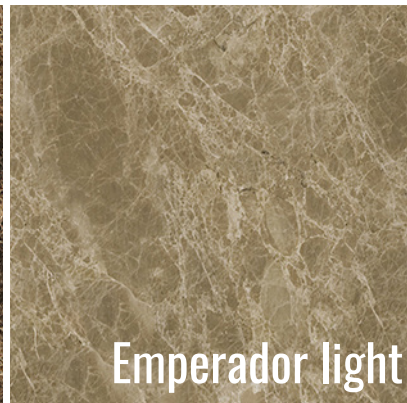

## PRODUCT OPTIONS

WOOD FINISHES:  
Available in all COLLECTOR woods swatches.

MARBLE FINISHES:  
Available in all COLLECTOR marble swatches.

# MARBLES

Emperador dark

Emperador light

Estremoz

Guatemala green

Marble carrara

Nero marquina

Rain forest green