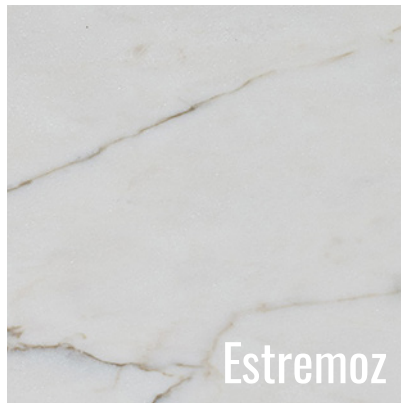

## PRODUCT OPTIONS

WOOD FINISHES:  
Available in all COLLECTOR woods swatches.

MARBLE FINISHES:  
Available in all COLLECTOR marble swatches.

# MARBLES

Emperador dark

Emperador light

Estremoz

Guatemala green

Marble carrara

Nero marquina

Rain forest green