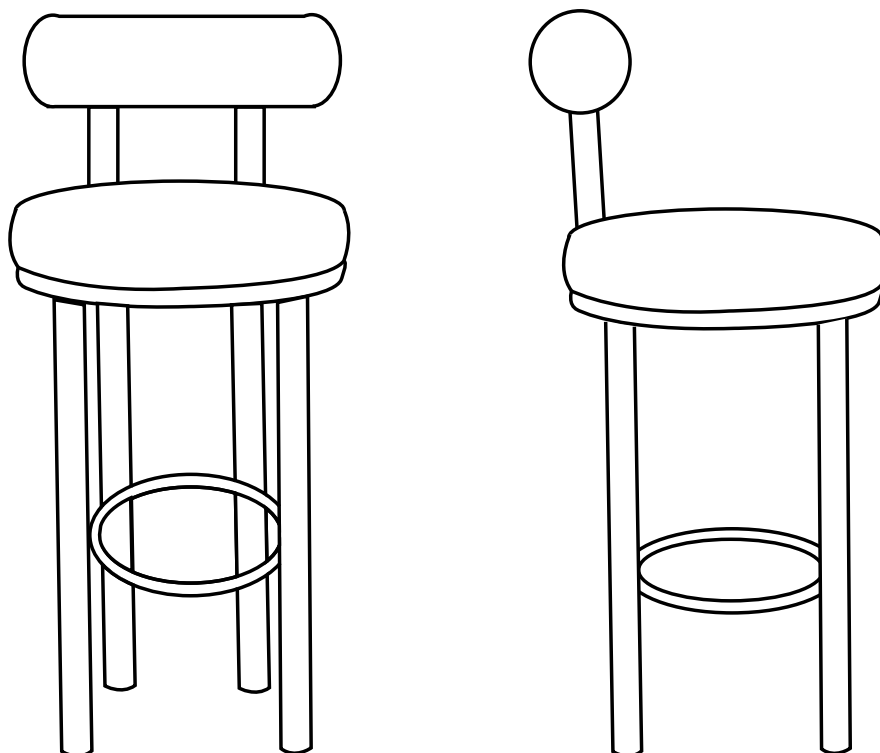

**MOCA**  
BAR CHAIR

# MOCA BAR CHAIR

W 45 CM | 17,7"

D 52 CM | 20,5"

H 102 CM | 40,2"

OR

H 112 CM | 44,1"

## PRODUCT FEATURES

SOLID OAK WOOD STRUCTURE. UPHOSTERED IN BOUCLE IVORY FABRIC.