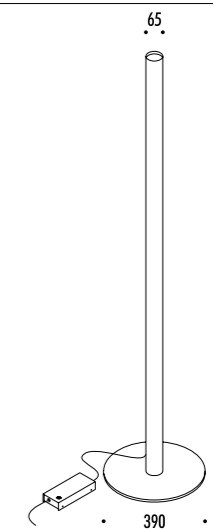

The sizes are expressed in millimeters.

DESIGN OMAR CARRAGLIA - 2013
LAMPADA DA TERRA - METACRILATO - METALLO
FLOOR LAMP - METHACRYLATE - METAL

MISTER

CE IP20

DRIVER

17190300	BIANCO OPACO / MATT WHITE - 3000K	110-240 V - 50/60 Hz - 33 W LED - 2884 lm - CRI > 90
17190300-27	BIANCO OPACO / MATT WHITE - 2700K	CAVO BIANCO - DIMMER WHITE CABLE - DIMMER
17190400	NERO OPACO / MATT BLACK - 3000K	110-240 V - 50/60 Hz - 33 W LED - 2884 lm - CRI > 90
17190400-27	NERO OPACO / MATT BLACK - 2700K	CAVO NERO - DIMMER BLACK CABLE - DIMMER