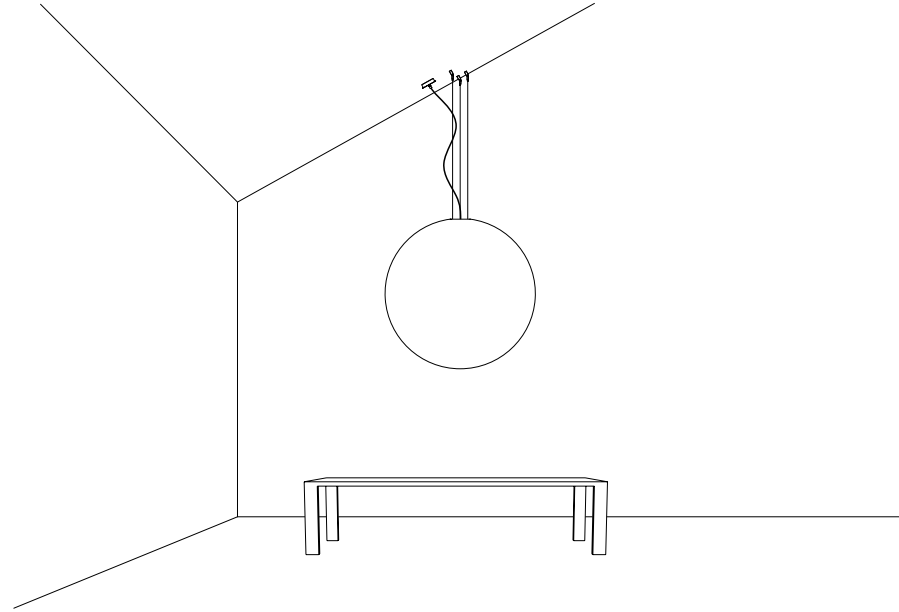

1A0510000 - KIT FISSAGGIO PER SOFFITTO INCLINATO / SLOPED CEILING FIXING KIT