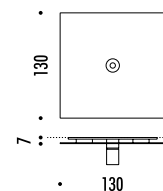

CEILING ROSE

1A2970300.30.00	BIANCO OPACO / MATT WHITE - 3000K - ON/OFF	MAX 350 mA DC - 4 W LED - 312 lm - CRI > 90 CAVO BIANCO - ROSONE BIANCO INSTALLAZIONE SU CARTONGESSO CON ROSONE PIANO E FISSAGGIO MAGNETICO KIT INSTALLAZIONE OBBLIGATORIO INCLUSO DIMENSIONI TAGLIO CARTONGESSO 85 x 97 mm - SPAZIO MINIMO PER INCASSO 120 mm DRIVER LED INCLUSO INPUT 100-240 V - 50/60 Hz - NON DIMMERABILE WHITE CABLE - WHITE CEILING ROSE INSTALLATION ON PLASTERBOARD WITH FLAT ROSE AND MAGNETIC FIXING COMPULSORY INSTALLATION KIT INCLUDED PLASTERBOARD CUT-OUT 85 x 97 mm - MINIMUM SPACE FOR MOUNTING 120 mm INCLUDES LED DRIVER INPUT 100-240 V - 50/60 Hz - NOT DIMMABLE
1A2970300.27.00	BIANCO OPACO / MATT WHITE - 2700K - ON/OFF	
1A2970400.30.00	NERO OPACO / MATT BLACK - 3000K - ON/OFF	
1A2970400.27.00	NERO OPACO / MATT BLACK - 2700K - ON/OFF	
1A2970800.30.00	OTTONE SPAZZOLATO / BRUSHED BRASS - 3000K - ON/OFF	MAX 350 mA DC - 4 W LED - 312 lm - CRI > 90 CAVO NERO - ROSONE NERO INSTALLAZIONE SU CARTONGESSO CON ROSONE PIANO E FISSAGGIO MAGNETICO KIT INSTALLAZIONE OBBLIGATORIO INCLUSO DIMENSIONI TAGLIO CARTONGESSO 85 x 97 mm - SPAZIO MINIMO PER INCASSO 120 mm DRIVER LED INCLUSO INPUT 100-240 V - 50/60 Hz - NON DIMMERABILE BLACK CABLE - BLACK CEILING ROSE INSTALLATION ON PLASTERBOARD WITH FLAT ROSE AND MAGNETIC FIXING COMPULSORY INSTALLATION KIT INCLUDED PLASTERBOARD CUT-OUT 85 x 97 mm - MINIMUM SPACE FOR MOUNTING 120 mm INCLUDES LED DRIVER INPUT 100-240 V - 50/60 Hz - NOT DIMMABLE
1A2970800.27.00	OTTONE SPAZZOLATO / BRUSHED BRASS - 2700K - ON/OFF	
1A2972600.30.00	NERO OPACO / MATT TOTAL BLACK - 3000K - ON/OFF	
1A2972600.27.00	NERO OPACO / MATT TOTAL BLACK - 2700K - ON/OFF