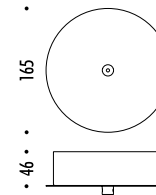

The sizes are expressed in millimeters.

DESIGN OMAR CARRAGLIA - 2006
LAMPADA A SOSPENSIONE - METALLO
SUSPENSION LAMP - METAL

MISS 1

CE IP20

CEILING ROSE

1A2960300.30.00	BIANCO OPACO / MATT WHITE - 3000K - ON/OFF	100-240 V - 50/60 Hz - 5,6 W LED - 312 lm - CRI > 90 CAVO BIANCO - ROSONE BIANCO - NON DIMMERABILE ACCESSORI OPZIONALI KIT SOSPENSIONE NON INCLUSI WHITE CABLE - WHITE CEILING ROSE - NOT DIMMABLE OPTIONAL ACCESSORIES SUSPENSION KIT NOT INCLUDED
1A2960300.27.00	BIANCO OPACO / MATT WHITE - 2700K - ON/OFF	
1A2960400.30.00	NERO OPACO / MATT BLACK - 3000K - ON/OFF	
1A2960400.27.00	NERO OPACO / MATT BLACK - 2700K - ON/OFF	
1A2960800.30.00	OTTONE SPAZZOLATO / BRUSHED BRASS - 3000K - ON/OFF	100-240 V - 50/60 Hz - 5,6 W LED - 312 lm - CRI > 90 CAVO NERO - ROSONE NERO - NON DIMMERABILE ACCESSORI OPZIONALI KIT SOSPENSIONE NON INCLUSI BLACK CABLE - BLACK CEILING ROSE - NOT DIMMABLE OPTIONAL ACCESSORIES SUSPENSION KIT NOT INCLUDED
1A2960800.27.00	OTTONE SPAZZOLATO / BRUSHED BRASS - 2700K - ON/OFF	
1A2962600.30.00	NERO OPACO / MATT TOTAL BLACK - 3000K - ON/OFF	
1A2962600.27.00	NERO OPACO / MATT TOTAL BLACK - 2700K - ON/OFF	