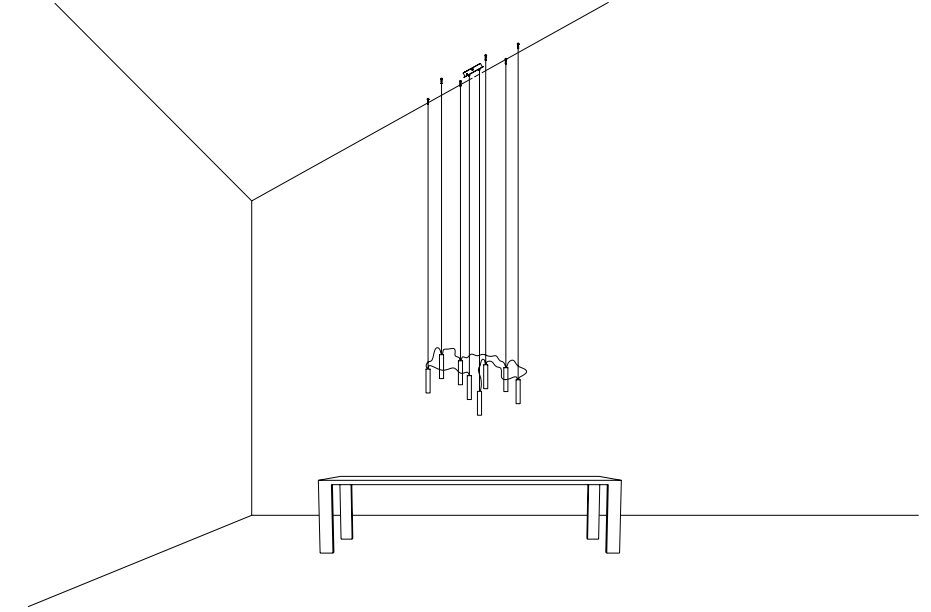

1A0530000 - GANCIO PER SOFFITTO INCLINATO / SLOPED CEILING FIXING HOOK