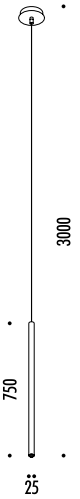

The sizes are expressed in millimeters.

DESIGN OMAR CARRAGLIA - 2006
LAMPADA A SOSPENSIONE - METALLO
SUSPENSION LAMP - METAL

MISS 1

CE IP20

CEILING ROSE

1A2960300.30.00	BIANCO OPACO / MATT WHITE - 3000K - ON/OFF	100-240 V - 50/60 Hz - 5,6 W LED - 312 lm - CRI > 90 CAVO BIANCO - ROSONE BIANCO - NON DIMMERABILE ACCESSORI OPZIONALI KIT SOSPENSIONE NON INCLUSI WHITE CABLE - WHITE CEILING ROSE - NOT DIMMABLE OPTIONAL ACCESSORIES SUSPENSION KIT NOT INCLUDED
1A2960300.27.00	BIANCO OPACO / MATT WHITE - 2700K - ON/OFF	
1A2960400.30.00	NERO OPACO / MATT BLACK - 3000K - ON/OFF	
1A2960400.27.00	NERO OPACO / MATT BLACK - 2700K - ON/OFF	
1A2960800.30.00	OTTONE SPAZZOLATO / BRUSHED BRASS - 3000K - ON/OFF	100-240 V - 50/60 Hz - 5,6 W LED - 312 lm - CRI > 90 CAVO NERO - ROSONE NERO - NON DIMMERABILE ACCESSORI OPZIONALI KIT SOSPENSIONE NON INCLUSI BLACK CABLE - BLACK CEILING ROSE - NOT DIMMABLE OPTIONAL ACCESSORIES SUSPENSION KIT NOT INCLUDED
1A2960800.27.00	OTTONE SPAZZOLATO / BRUSHED BRASS - 2700K - ON/OFF	
1A2962600.30.00	NERO OPACO / MATT TOTAL BLACK - 3000K - ON/OFF	
1A2962600.27.00	NERO OPACO / MATT TOTAL BLACK - 2700K - ON/OFF	