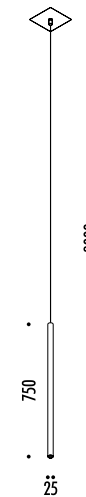

CEILING ROSE

1A2970300.30.00	BIANCO OPACO / MATT WHITE - 3000K - ON/OFF	MAX 350 mA DC - 4 W LED - 312 lm - CRI > 90 CAVO BIANCO - ROSONE BIANCO INSTALLAZIONE SU CARTONGESSO CON ROSONE PIANO E FISSAGGIO MAGNETICO KIT INSTALLAZIONE OBBLIGATORIO INCLUSO DIMENSIONI TAGLIO CARTONGESSO 85 x 97 mm - SPAZIO MINIMO PER INCASSO 120 mm DRIVER LED INCLUSO INPUT 100-240 V - 50/60 Hz - NON DIMMERABILE WHITE CABLE - WHITE CEILING ROSE INSTALLATION ON PLASTERBOARD WITH FLAT ROSE AND MAGNETIC FIXING COMPULSORY INSTALLATION KIT INCLUDED PLASTERBOARD CUT-OUT 85 x 97 mm - MINIMUM SPACE FOR MOUNTING 120 mm INCLUDES LED DRIVER INPUT 100-240 V - 50/60 Hz - NOT DIMMABLE
1A2970300.27.00	BIANCO OPACO / MATT WHITE - 2700K - ON/OFF	
1A2970400.30.00	NERO OPACO / MATT BLACK - 3000K - ON/OFF	
1A2970400.27.00	NERO OPACO / MATT BLACK - 2700K - ON/OFF	
1A2970800.30.00	OTTONE SPAZZOLATO / BRUSHED BRASS - 3000K - ON/OFF	MAX 350 mA DC - 4 W LED - 312 lm - CRI > 90 CAVO NERO - ROSONE NERO INSTALLAZIONE SU CARTONGESSO CON ROSONE PIANO E FISSAGGIO MAGNETICO KIT INSTALLAZIONE OBBLIGATORIO INCLUSO DIMENSIONI TAGLIO CARTONGESSO 85 x 97 mm - SPAZIO MINIMO PER INCASSO 120 mm DRIVER LED INCLUSO INPUT 100-240 V - 50/60 Hz - NON DIMMERABILE BLACK CABLE - BLACK CEILING ROSE INSTALLATION ON PLASTERBOARD WITH FLAT ROSE AND MAGNETIC FIXING COMPULSORY INSTALLATION KIT INCLUDED PLASTERBOARD CUT-OUT 85 x 97 mm - MINIMUM SPACE FOR MOUNTING 120 mm INCLUDES LED DRIVER INPUT 100-240 V - 50/60 Hz - NOT DIMMABLE
1A2970800.27.00	OTTONE SPAZZOLATO / BRUSHED BRASS - 2700K - ON/OFF	
1A2972600.30.00	NERO OPACO / MATT TOTAL BLACK - 3000K - ON/OFF	
1A2972600.27.00	NERO OPACO / MATT TOTAL BLACK - 2700K - ON/OFF