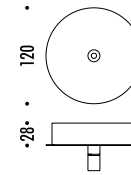

The sizes are expressed in millimeters.

DESIGN OMAR CARRAGLIA - 2006
LAMPADA A SOSPENSIONE - METALLO
SUSPENSION LAMP - METAL

MISS 1

CE IP20

CEILING ROSE

1A2960300.30.00	BIANCO OPACO / MATT WHITE - 3000K - ON/OFF	100-240 V - 50/60 Hz - 5,6 W LED - 312 lm - CRI > 90 CAVO BIANCO - ROSONE BIANCO - NON DIMMERABILE ACCESSORI OPZIONALI KIT SOSPENSIONE NON INCLUSI WHITE CABLE - WHITE CEILING ROSE - NOT DIMMABLE OPTIONAL ACCESSORIES SUSPENSION KIT NOT INCLUDED
1A2960300.27.00	BIANCO OPACO / MATT WHITE - 2700K - ON/OFF	
1A2960400.30.00	NERO OPACO / MATT BLACK - 3000K - ON/OFF	
1A2960400.27.00	NERO OPACO / MATT BLACK - 2700K - ON/OFF	
1A2960800.30.00	OTTONE SPAZZOLATO / BRUSHED BRASS - 3000K - ON/OFF	100-240 V - 50/60 Hz - 5,6 W LED - 312 lm - CRI > 90 CAVO NERO - ROSONE NERO - NON DIMMERABILE ACCESSORI OPZIONALI KIT SOSPENSIONE NON INCLUSI BLACK CABLE - BLACK CEILING ROSE - NOT DIMMABLE OPTIONAL ACCESSORIES SUSPENSION KIT NOT INCLUDED
1A2960800.27.00	OTTONE SPAZZOLATO / BRUSHED BRASS - 2700K - ON/OFF	
1A2962600.30.00	NERO OPACO / MATT TOTAL BLACK - 3000K - ON/OFF	
1A2962600.27.00	NERO OPACO / MATT TOTAL BLACK - 2700K - ON/OFF	