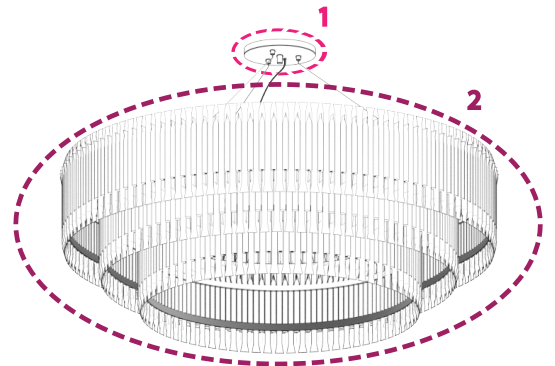

BULBS

36 x G9 Halogen Bulbs 28W (included)

OPTIONAL BULBS

36 x G9 Led Bulbs 3W (customizable on purchase)

BULB STANDARD

LIGHT TECHNOLOGY: Halogen

POWER: 28W

LUMENS: 350LM

COLOUR TEMPERATURE: 2700K

BULB OPTIONAL

LIGHT TECHNOLOGY: Led

POWER: 3W

LUMENS: 240LM

COLOUR TEMPERATURE: 2700K

CANOPY AND SHADE

DESCRIPTION

CANOPY
SHADES

CANOPY

N°1 - 1 unit

HEIGHT: 0,8" | 2,2 cm

DIAMETER: 5,9" | 15 cm

SHADES

N°2 - 1 unit

HEIGHT: 23,6" | 60 cm

DIAMETER: 31,5" | 80 cm

Shade with Halogen Bulbs 

For more information, contact our team.
INFO@DELIGHTFULL.EU | WWW.DELIGHTFULL.EU