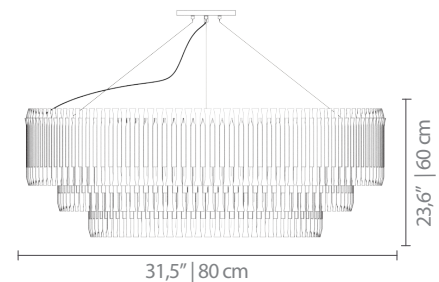

MATHENY 3 ARCS | SUSPENSION

Feel the true statement of luxury with this modern ceiling lamp. Matheny is a unique chandelier, a new take on the mid-century classics. It has a geometric design of combined tubes and its structure is handmade in brass. Its shape is round and is composed by golden tubes, which reflect the sophistication of a timeless iconic lamp. With 110 pounds, this luxurious chandelier light can be used in a modern living room or as a modern dining room lighting. All in all, Matheny round chandelier will certainly capture the attention of your guests.

MATERIALS

BODY: Brass

STANDARD FINISHES*

BODY: Gold Plated

Polished Brass

*MORE FINISHES AVAILABLE IN P. 247 | 248

WEIGHT

Approx. 70kg | 154 lbs

BULBS

36 x G9 Halogen Bulbs 28W (included)
(bulbs not included for North America)

DIMENSIONS

HEIGHT: 23,6" | 60 cm

DIAMETER: 31,5" | 80 cm

MATHENY SNOOKER 110 | SUSPENSION P.; MATHENY CHANDELIER 3 | SUSPENSION P.;
MATHENY CHANDELIER 4 | SUSPENSION P.; MATHENY CHANDELIER 5 | SUSPENSION P.;
MATHENY | PENDENT P.; MATHENY XL | PENDANT P.; MATHENY | FLOOR P.; MATHENY |
TABLE P.; MATHENY | WALL P.; MATHENY XL | WALL P.; MATHENY 3 | WALL P.; MATHENY
5 | WALL P.;

MATHENY 3 ARCS | SUSPENSION

PACKAGE

(Plywood Box)

WIDTH: 46,4" | 118 cm

HEIGHT: 26,3" | 67 cm

DEPTH: 46,4" | 118 cm

PACKAGE VOLUME: 0,93 m³

WEIGHT: Approx. 121kg | 266,7 lbs