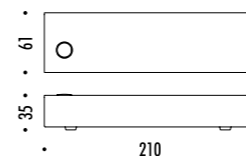

The sizes are expressed in millimeters.

DESIGN MAURIZIO MANCINI - 2015
LAMPADA DA TERRA E SOSPENSIONE - METACRILATO - METALLO
FLOOR AND SUSPENSION LAMP - METHACRYLATE - METAL

MASAI

CE IP20

CEILING ROSE

DRIVER