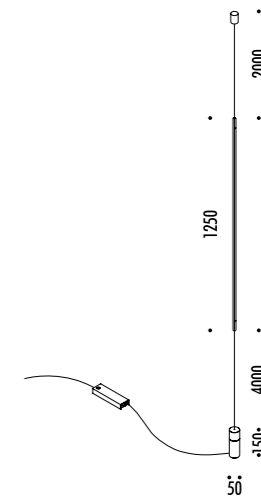

The sizes are expressed in millimeters.

DESIGN MAURIZIO MANCINI - 2015
LAMPADA DA TERRA E SOSPENSIONE - METACRILATO - METALLO
FLOOR AND SUSPENSION LAMP - METHACRYLATE - METAL

MASAI

CE IP20

CEILING ROSE

DRIVER

18060300	BIANCO OPACO / MATT WHITE - 3000K	110-240 V - 50/60 Hz - 15,5 W LED - 619 lm - CRI > 90 ALIMENTAZIONE CON SPINA - CAVO ACCIAIO INOX - ROSONE BIANCO DIMMER POWER SUPPLY WITH PLUG - STAINLESS STEEL CABLE - WHITE CEILING ROSE DIMMER
18060300-27	BIANCO OPACO / MATT WHITE - 2700K	
18060400	NERO OPACO / MATT BLACK - 3000K	
18060400-27	NERO OPACO / MATT BLACK - 2700K	
18060800	OTTONE SPAZZOLATO / BRUSHED BRASS - 3000K	
18060800-27	OTTONE SPAZZOLATO / BRUSHED BRASS - 2700K	