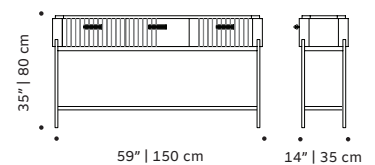

198 lb | 90 kg

Malcolm bar cabinet:

397 lb | 180 kg

Malcolm console:

170 lb | 77 kg

Weight packaging:

Malcolm sideboard:

368 lb | 167 kg

Malcolm tv bench:

225 lb | 102 kg

Malcolm bar cabinet:

423 lb | 192 kg

Malcolm console:

196 lb | 89 kg

Packaging type: cardboard box and pallet

Packaging dimensions with pallet:

Malcolm sideboard:

205x65x80 cm

Malcolm tv bench:

200x55x55 cm

Malcolm bar cabinet:

130x50x145 cm

Malcolm console:

160x40x90 cm

Number of parcels: 1

MALCOLM sideboard

MALCOLM tv bench

MALCOLM bar cabinet

MALCOLM console

MALCOLM INTERIOR sideboard

MALCOLM INTERIOR tv bench

MALCOLM INTERIOR bar cabinet