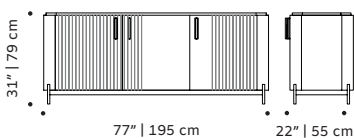

Malcolm tv bench:

225 lb | 102 kg

Malcolm bar cabinet:

423 lb | 192 kg

Malcolm console:

196 lb | 89 kg

Packaging type: cardboard box and pallet

Packaging dimensions with pallet:

Malcolm sideboard:

205x65x80 cm

Malcolm tv bench:

200x55x55 cm

Malcolm bar cabinet:

130x50x145 cm

Malcolm console:

160x40x90 cm

Number of parcels: 1

MALCOLM sideboard

MALCOLM tv bench

MALCOLM bar cabinet

MALCOLM console

MALCOLM INTERIOR sideboard

MALCOLM INTERIOR tv bench

MALCOLM INTERIOR bar cabinet