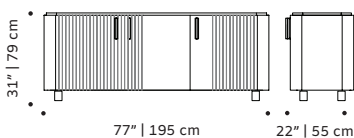

MALCOLM tv bench