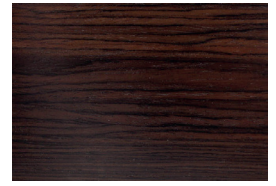

MALCOLM INTERIOR console

FINISHINGS

Structure

PLYWOOD VENEER

Taupe Decape

Natural Oak

Natural Walnut

Iron Wood