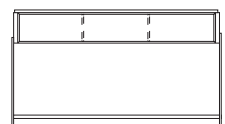

MALCOLM INTERIOR console