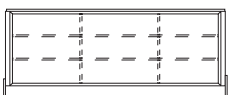

Malcolm sideboard:

205x65x80 cm

Malcolm tv bench:

200x55x55 cm

Malcolm bar cabinet:

130x50x145 cm

Malcolm console:

160x40x90 cm

Number of parcels: 1

MALCOLM sideboard

MALCOLM tv bench

MALCOLM bar cabinet

MALCOLM console

MALCOLM INTERIOR sideboard

MALCOLM INTERIOR tv bench

MALCOLM INTERIOR bar cabinet