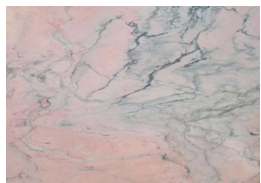

MALCOLM INTERIOR console

FINISHINGS

Structure

PLYWOOD VENEER

Taupe Decape

Natural Oak

Natural Walnut

Iron Wood

Charcoal Oak

Dark Walnut

Oak Wenguê

Top

MARBLE

Carrara

Estremoz

Estremoz Rosa