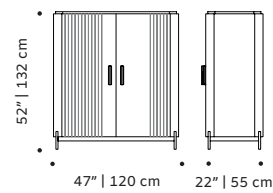

Malcolm tv bench:

225 lb | 102 kg

Malcolm bar cabinet:

423 lb | 192 kg

Malcolm console:

196 lb | 89 kg

Packaging type: cardboard box and pallet

Packaging dimensions with pallet:

Malcolm sideboard:

205x65x80 cm

Malcolm tv bench:

200x55x55 cm

Malcolm bar cabinet:

130x50x145 cm

Malcolm console:

160x40x90 cm

Number of parcels: 1

MALCOLM sideboard

MALCOLM tv bench

MALCOLM bar cabinet

MALCOLM console

MALCOLM INTERIOR sideboard

MALCOLM INTERIOR tv bench

MALCOLM INTERIOR bar cabinet