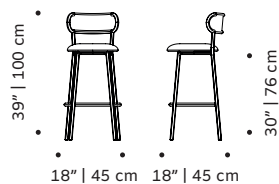

Structure: available in lacquered metal colors

PACKAGING

Weight item:

Louise chair: Louise bar chair

14 lb | 7 kg 20 lb | 9 kg

Weight packaging:

Louise chair: Louise bar chair

42 lb | 19 kg 49 lb | 21 kg

Packaging type: cardboard box and pallet

Packaging dimensions with pallet:

Louise chair: Louise bar chair

60x70x90 cm 60x70x115 cm

Number of parcels: 2 chairs per box

LOUISE
chair

LOUISE
bar chair

FINISHINGS