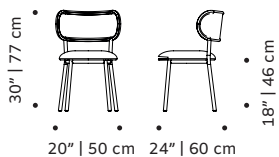

Structure: available in lacquered metal colors

PACKAGING

Weight item:

Louise chair: Louise bar chair

14 lb | 7 kg 20 lb | 9 kg

Weight packaging:

Louise chair: Louise bar chair

42 lb | 19 kg 49 lb | 21 kg

Packaging type: cardboard box and pallet

Packaging dimensions with pallet:

Louise chair: Louise bar chair

60x70x90 cm 60x70x115 cm

Number of parcels: 2 chairs per box

LOUISE
chair

LOUISE
bar chair

FINISHINGS