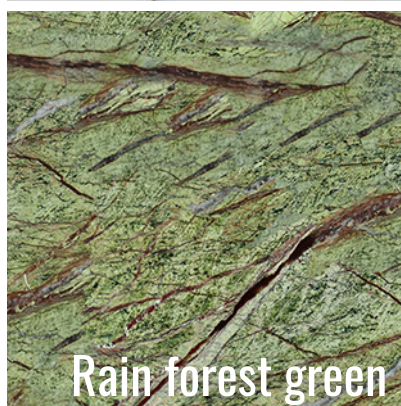

PRODUCT OPTIONS

WOODS FINISHES:

Available in all COLLECTOR wood swatches.

MARBLE FINISHES:

Available in all COLLECTOR marble swatches.

MARBLES

Emperador dark

Emperador light

Estremoz

Guatemala green

Marble carrara

Nero marquina

Rain forest green

Travertino

WOOD

Oak

Walnut

Dark Oak

Smoked Oak

Black Oak

Kaki

Black

Ivory